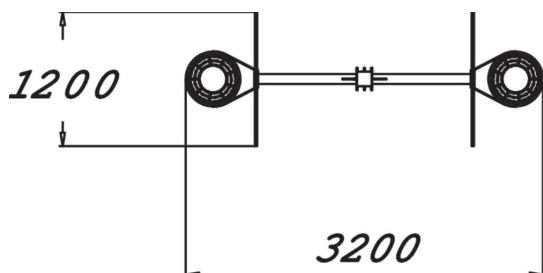

BASKET BALL STAND 2

Product length, mm	3200
Product width, mm	1200
Product height, mm	3790
Foundation options	Deep mounting