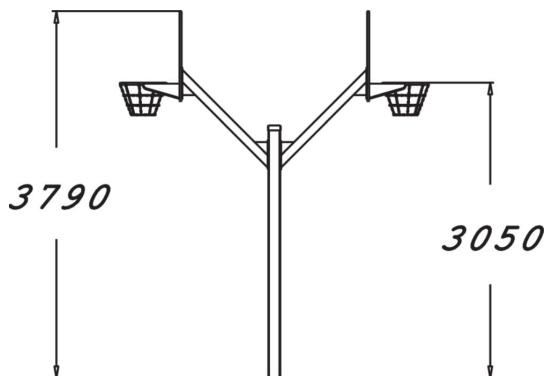

BASKET BALL STAND 2

Product length, mm	3200
Product width, mm	1200
Product height, mm	3790
Foundation options	Deep mounting