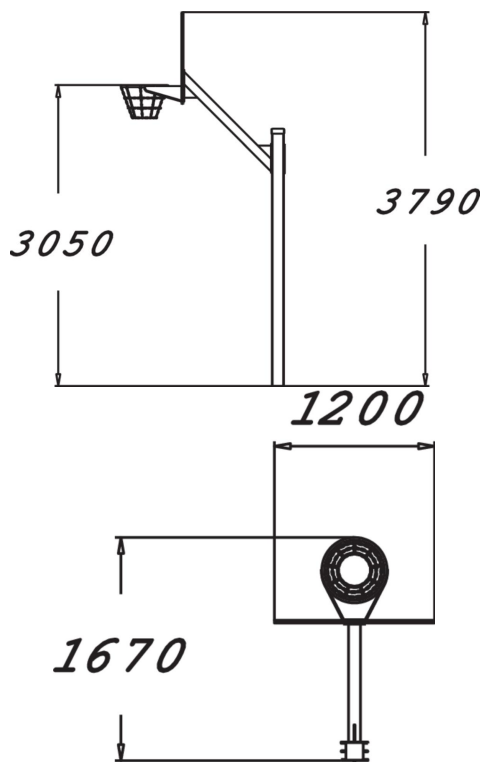

BASKET BALL STAND 1

Product length, mm	1670
Product width, mm	1200
Product height, mm	3790
Foundation options	Deep mounting