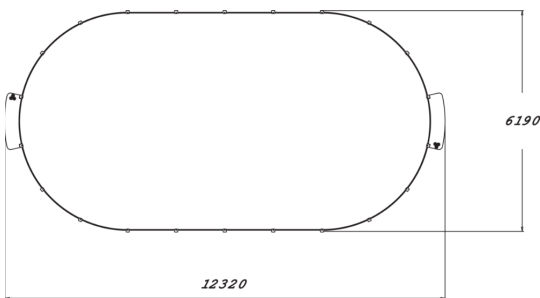

Panna Knock Out game from Suriname, has been an inspiration to Panna Arenas. Product is rounded, small Arena, with simple design and cause of that, it suits from parks to urban environments. Arena is designed not for only one game. It suits also perfectly as all different ball games field. Only imagination is the limit. There are two goals and rounding steel cage, in product. Panna Arena is 6190 mm wide, the length is 12320 mm and the walls are 2050 mm high on the ends of the arena. There can be 4-8 players at once on field, what is one reason why it fits to school environment. Cause of the smaller size, Panna fits perfectly to the areas, where there are troubles to create larger sport fields. Foundation options for the Panna arenas are deep and surface.

Product length, mm	12320
Product width, mm	6190
Product height, mm	2050
Installation time (for 1), H	32
Foundation options	deep_mounting surface_mounting
Metal	
Colour of walls and HPL	