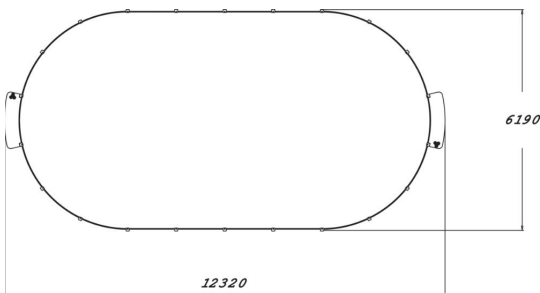

Panna Knock Out game from Suriname, has been an inspiration to Panna Arenas. Product is rounded, small Arena, with simple design and cause of that, it suits from parks to urban environments. Arena is designed not for only one game. It suits also perfectly as all different ball games field. Only imagination is the limit. There are two goals and rounding steel cage, in product. Panna Arena is 6190 mm wide, the length is 12320 mm and the walls are 2050 mm high on the ends of the arena. There can be 4-8 players at once on field, what is one reason why it fits to school environment. Cause of the smaller size, Panna fits perfectly to the areas, where there are troubles to create larger sport fields. Foundation options for the Panna arenas are deep and surface.

Product length, mm	12320
Product width, mm	6190
Product height, mm	2050
Foundation options	Deep mounting Surface mounting
Metal	
Colour of walls and HPL	