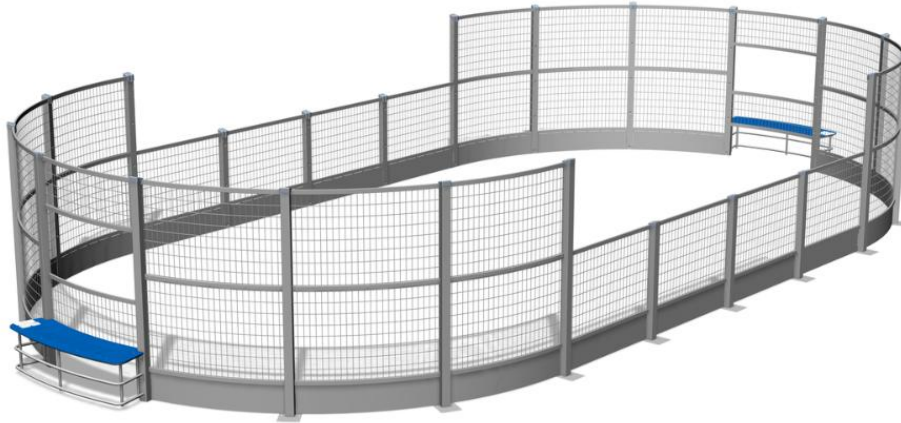

PANNA ARENA

Panna Knock Out game from Suriname, has been an inspiration to Panna Arenas. Product is rounded, small Arena, with simple design and cause of that, it suits from parks to urban environments. Arena is designed not for only one game. It suits also perfectly as all different ball games field. Only imagination is the limit. There are two goals and rounding steel cage, in product. Panna Arena is 6190 mm wide, the length is 12320 mm and the walls are 2050 mm high on the ends of the arena. There can be 4-8 players at once on field, what is one reason why it fits to school environment. Cause of the smaller size, Panna fits perfectly to the areas, where there are troubles to create larger sport fields. Foundation options for the Panna arenas are deep and surface.

Product length, mm	12320
Product width, mm	6190
Product height, mm	2050
Foundation options	Deep mounting Surface mounting