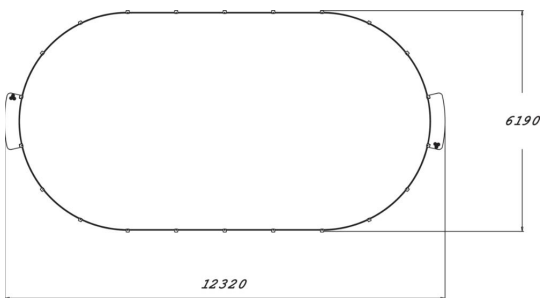

PANNA ARENA

Panna Knock Out game from Suriname, has been an inspiration to Panna Arenas. Product is rounded, small Arena, with simple design and cause of that, it suits from parks to urban environments. Arena is designed not for only one game. It suits also perfectly as all different ball games field. Only imagination is the limit. There are two goals and rounding steel cage, in product. Panna Arena is 6190 mm wide, the length is 12320 mm and the walls are 2050 mm high on the ends of the arena. There can be 4-8 players at once on field, what is one reason why it fits to school environment. Cause of the smaller size, Panna fits perfectly to the areas, where there are troubles to create larger sport fields. Foundation options for the Panna arenas are deep and surface.

Product length, mm	12320
Product width, mm	6190
Product height, mm	2050
Foundation options	Deep mounting Surface mounting