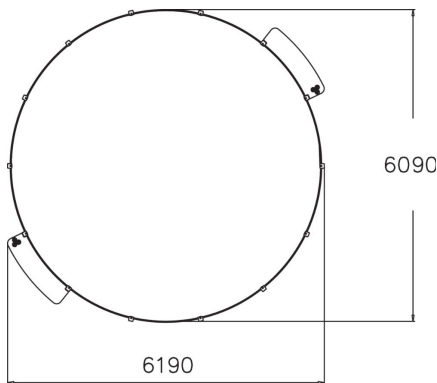

Panna Knock Out game from Suriname, has been an inspiration to Panna Arenas. Product is rounded, small Arena, with simple design and cause of that, it suits from parks to urban environments. Arena is designed not for only one game. It suits also perfectly as all different ball games field. Only imagination is the limit. There are two goals and rounding steel cage, in product. Panna Arena is 6190 mm wide and it's walls are 1200 mm high. There can be 4-8 players at once on field, what is one reason why it fits to school environment. Cause of the smaller size, Panna fits perfectly to the areas, where there are troubles to create larger sport fields. Foundation options for the Panna arenas are deep and surface.

Product length, mm	6190
Product width, mm	6190
Product height, mm	1200
Colour of walls and HPL	