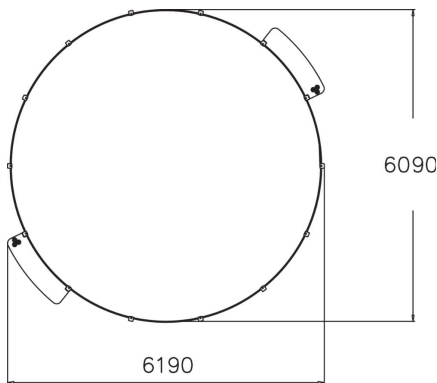

Panna Knock Out game from Suriname, has been an inspiration to Panna Arenas. Product is rounded, small Arena, with simple design and cause of that, it suits from parks to urban environments. Arena is designed not for only one game. It suits also perfectly as all different ball games field. Only imagination is the limit. There are two goals and rounding steel cage, in product. Panna Arena is 6190 mm wide and it's walls are 2050 mm high. There can be 4-8 players at once on field, what is one reason why it fits to school environment. Cause of the smaller size, Panna fits perfectly to the areas, where there are troubles to create larger sport fields. Foundation options for the Panna arenas are deep and surface.

Product length, mm	6190
Product width, mm	6190
Product height, mm	2050
Colour of walls and HPL	