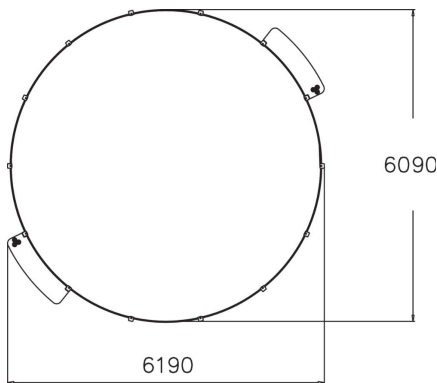

Panna Knock Out game from Suriname, has been an inspiration to Panna Arenas. Product is rounded, small Arena, with simple design and cause of that, it suits from parks to urban environments. Arena is designed not for only one game. It suits also perfectly as all different ball games field. Only imagination is the limit. There are two goals and rounding steel cage, in product. Panna Arena is 6190 mm wide and it's walls are 2050 mm high. There can be 4-8 players at once on field, what is one reason why it fits to school environment. Cause of the smaller size, Panna fits perfectly to the areas, where there are troubles to create larger sport fields. Foundation options for the Panna arenas are deep and surface.

Product length, mm	6190
Product width, mm	6190
Product height, mm	2050
Safety info	EN 1176-1:2017, EN 15312:2010
Metal	
Colour of walls and HPL	