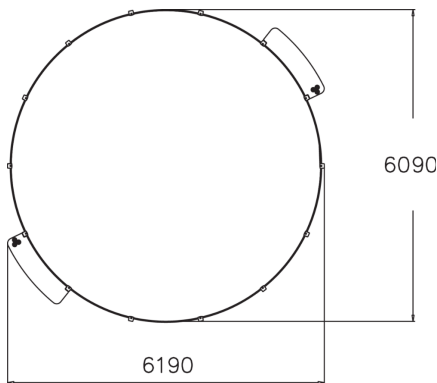

Panna Knock Out game from Suriname, has been an inspiration to Panna Arenas. Product is rounded, small Arena, with simple design and cause of that, it suits from parks to urban environments. Arena is designed not for only one game. It suits also perfectly as all different ball games field. Only imagination is the limit. There are two goals and rounding steel cage, in product. Panna Arena is 6190 mm wide and it's walls are 2050 mm high. There can be 4-8 players at once on field, what is one reason why it fits to school environment. Cause of the smaller size, Panna fits perfectly to the areas, where there are troubles to create larger sport fields. Foundation options for the Panna arenas are deep and surface.

Product length, mm	6190
Product width, mm	6190
Product height, mm	2050
Safety info	EN 1176-1:2017, EN 15312:2010
Metal	
Colour of walls and HPL	