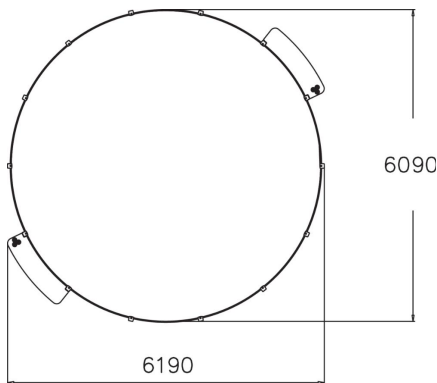

Panna Knock Out game from Suriname, has been an inspiration to Panna Arenas. Product is rounded, small Arena, with simple design and cause of that, it suits from parks to urban environments. Arena is designed not for only one game. It suits also perfectly as all different ball games field. Only imagination is the limit. There are two goals and rounding steel cage, in product. Panna Arena is 6190 mm wide and it's walls are 2050 mm high. There can be 4-8 players at once on field, what is one reason why it fits to school environment. Cause of the smaller size, Panna fits perfectly to the areas, where there are troubles to create larger sport fields. Foundation options for the Panna arenas are deep and surface.

Product length, mm	6190
Product width, mm	6190
Product height, mm	2050
Metal	
Colour of walls and HPL	