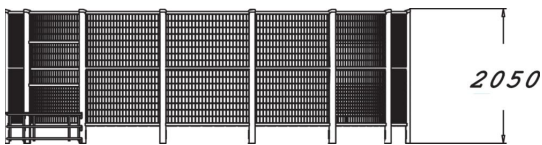

Panna Knock Out game from Suriname, has been an inspiration to Panna Arenas. Product is rounded, small Arena, with simple design and cause of that, it suits from parks to urban environments. Arena is designed not for only one game. It suits also perfectly as all different ball games field. Only imagination is the limit. There are two goals and rounding steel cage, in product. Panna Arena is 6190 mm wide and it's walls are 2050 mm high. There can be 4-8 players at once on field, what is one reason why it fits to school environment. Cause of the smaller size, Panna fits perfectly to the areas, where there are troubles to create larger sport fields. Foundation options for the Panna arenas are deep and surface.

Number of users	4-8
Product length, mm	6190
Product width, mm	6190
Product height, mm	2050
Foundation options	Deep mounting Surface mounting