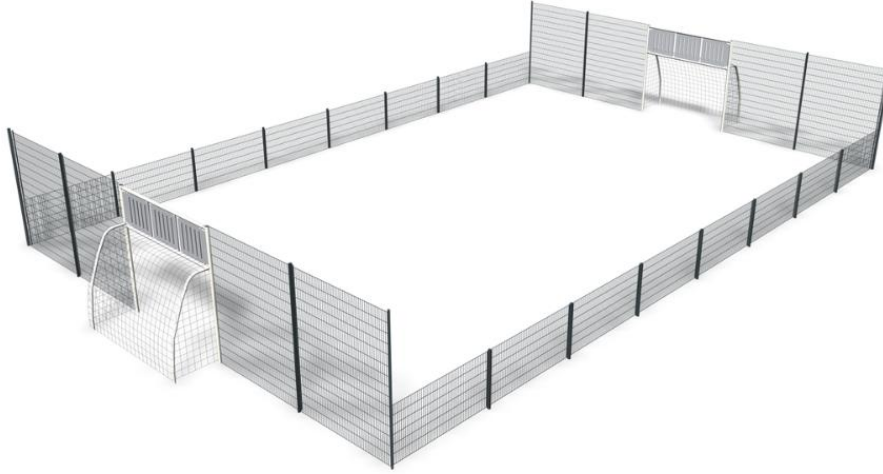

METAL ARENA

Metal Arenas side- and end walls and also goals frames are made out of steel. Elements above the goal are HPL. Net in goal is out of nylon. Metal Arena fits to bigger sport areas, as school yards. Entrance to Arena is possible through goal and by lifting/removing net, it is possible to drive on to the field with maintenance machines.

Product length, mm	22400
Product width, mm	13120
Product height, mm	3130
Foundation options	Deep mounting