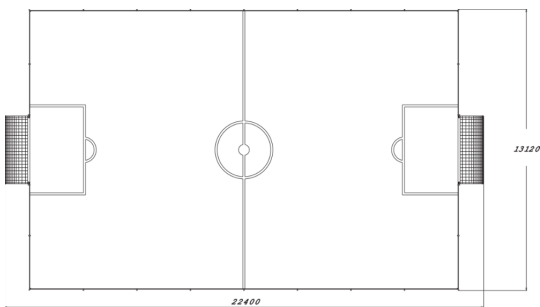

METAL ARENA

Metal Arenas side- and end walls and also goals frames are made out of steel. Elements above the goal are HPL. Net in goal is out of nylon. Metal Arena fits to bigger sport areas, as school yards. Entrance to Arena is possible through goal and by lifting/removing net, it is possible to drive on to the field with maintenance machines.

Product length, mm	13530
Product width, mm	22430
Product height, mm	3130
Foundation options	deep_mounting