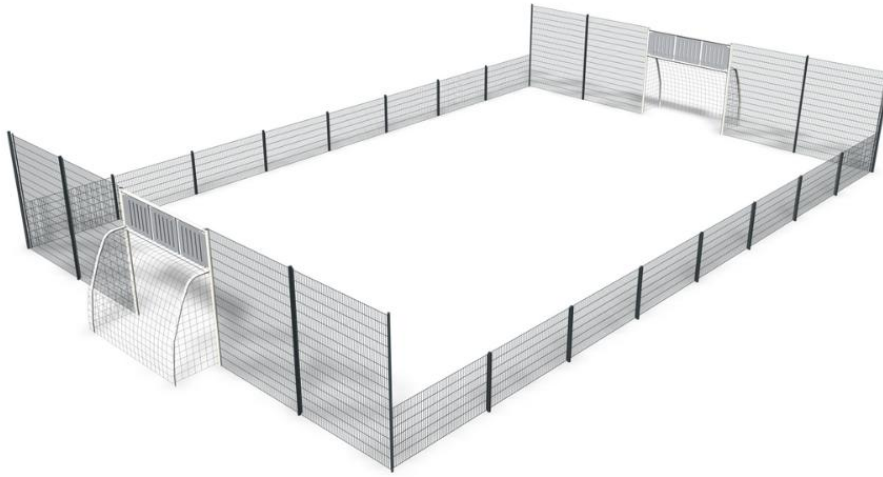

# METAL ARENA

Metal Arenas side- and end walls and also goals frames are made out of steel. Elements above the goal are HPL. Net in goal is out of nylon. Metal Arena fits to bigger sport areas, as school yards. Entrance to Arena is possible through goal and by lifting/removing net, it is possible to drive on to the field with maintenance machines.

Product length, mm	13530
Product width, mm	22430
Product height, mm	3130
Foundation options	Deep mounting