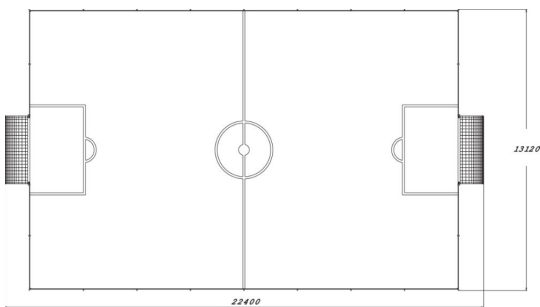

# METAL ARENA

Metal Arenas side- and end walls and also goals frames are made out of steel. Elements above the goal are HPL. Net in goal is out of nylon. Metal Arena fits to bigger sport areas, as school yards. Entrance to Arena is possible through goal and by lifting/removing net, it is possible to drive on to the field with maintenance machines.

Product length, mm	13530
Product width, mm	22430
Product height, mm	3130
Foundation options	Deep mounting