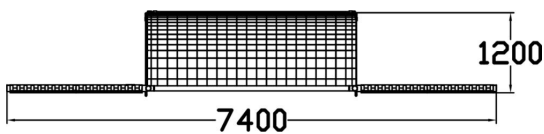

Ace ball point

The Ace Ball point offers many ways to practice soccer or basket ball moves for example. The ball wall can be coloured with all Lappset laminate colours and the basket ball rack can be added separately. The mounting options are deep and surface mounting.

Product length, mm	7400
Product width, mm	1200
Product height, mm	3000
Height required, mm	3000
Safety info	EN 15312 (EN 1176) TÜV
Foundation options	deep_mounting surface_mounting
Wood	
Colour of walls and HPL	