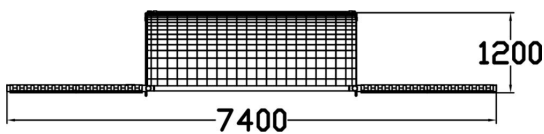

Ace ball point

The Ace Ball point offers many ways to practice soccer or basket ball moves for example. The ball wall can be coloured with all Lappset laminate colours and the basket ball rack can be added separately. The mounting options are deep and surface mounting.

Product length, mm	7400
Product width, mm	1200
Product height, mm	3000
Height required, mm	3000
Safety info	EN 15312 (EN 1176) TÜV
Colour of walls and HPL	