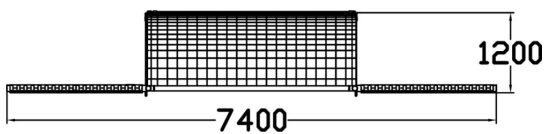

Ace ball point

The Ace Ball point offers many ways to practice soccer or basket ball moves for example. The ball wall can be coloured with all Lappset laminate colours and the basket ball rack can be added separately. The mounting options are deep and surface mounting.

| | |
|-------------------------|------------------------|
| Product length, mm | 7400 |
| Product width, mm | 1200 |
| Product height, mm | 3000 |
| Height required, mm | 3000 |
| Safety info | EN 15312 (EN 1176) TÜV |
| Colour of walls and HPL | |