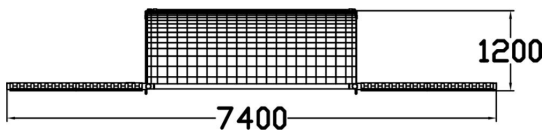

The Ace Ball point offers many ways to practice soccer or basket ball moves for example. The ball wall can be coloured with all Lappset laminate colours and the basket ball rack can be added separately. The mounting options are deep and surface mounting.

Product length, mm	7400
Product width, mm	1200
Product height, mm	3000
Height required, mm	3000
Safety info	EN 15312 (EN 1176) TÜV
Colour of walls and HPL	