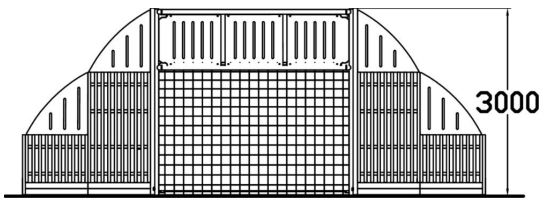

Ace ball point

The Ace Ball point offers many ways to practice soccer or basket ball moves for example. The ball wall can be coloured with all Lappset laminate colours and the basket ball rack can be added separately. The mounting options are deep and surface mounting.

| | |
|-------------------------|------------------------|
| Product length, mm | 7400 |
| Product width, mm | 1200 |
| Product height, mm | 3000 |
| Height required, mm | 3000 |
| Safety info | EN 15312 (EN 1176) TÜV |
| Colour of walls and HPL | |