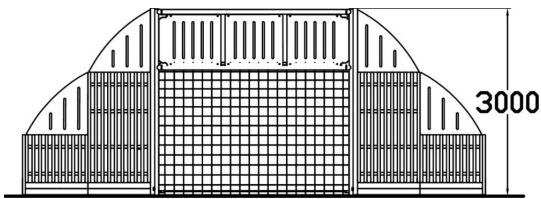

Ace ball point

The Ace Ball point offers many ways to practice soccer or basket ball moves for example. The ball wall can be coloured with all Lappset laminate colours and the basket ball rack can be added separately. The mounting options are deep and surface mounting.

Product length, mm	7400
Product width, mm	1200
Product height, mm	3000
Height required, mm	3000
Safety info	EN 15312 (EN 1176) TÜV
Foundation options	deep_mounting surface_mounting
Wood	
Colour of walls and HPL	