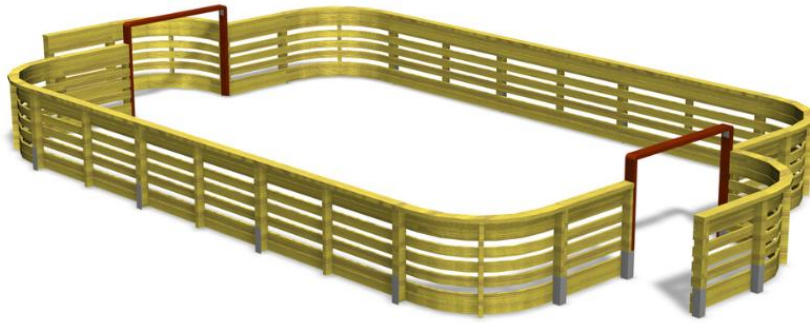

MINI ARCSPORT

Mini Arcsport – arena is measured for smaller yards, like daycares, schools and housing cooperatives. Measures are 10470 x 5830 x 1250 mm and it demand 13470 x 8830 mm space. Mini Arcsport lasting wooden construction and its restrained colors suite easily to different environments and also for the use of ball games, like football or floorball.

User age	3
Product length, mm	5830
Product width, mm	10470
Product height, mm	1250
Height required, mm	2500
Installation time (for 1), H	12
Foundation options	Deep mounting