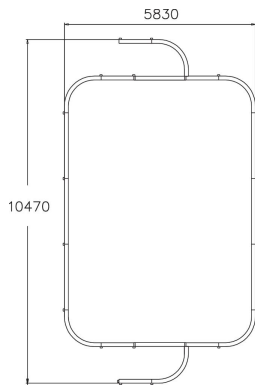

MINI ARCSPORT

Mini Arcsport – arena is measured for smaller yards, like daycares, schools and housing cooperatives. Measures are 10470 x 5830 x 1250 mm and it demand 13470 x 8830 mm space. Mini Arcsport lasting wooden construction and its restrained colors suite easily to different environments and also for the use of ball games, like football or floorball.

User age	3
Product length, mm	5830
Product width, mm	10470
Product height, mm	1250
Height required, mm	2500
Installation time (for 1), H	12
Foundation options	Deep mounting