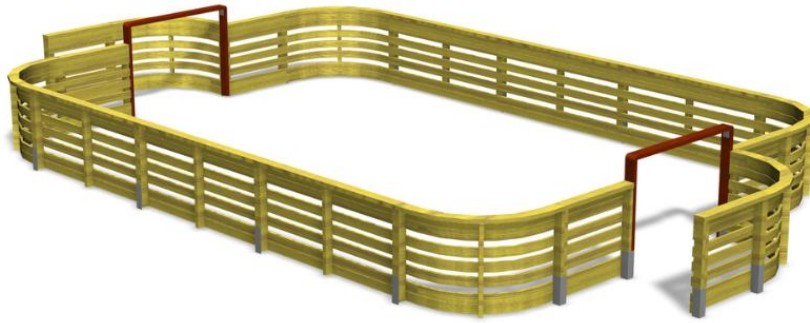

# MINI ARCSPORT

Mini Arcsport – arena is measured for smaller yards, like daycares, schools and housing cooperatives. Measures are 10470 x 5830 x 1250 mm and it demand 13470 x 8830 mm space. Mini Arcsport lasting wooden construction and its restrained colors suite easily to different environments and also for the use of ball games, like football or floorball.

User age	3
Product lenght, mm	5830
Product width, mm	10470
Product height, mm	1250
Height required, mm	2500
Foundation options	Deep mounting