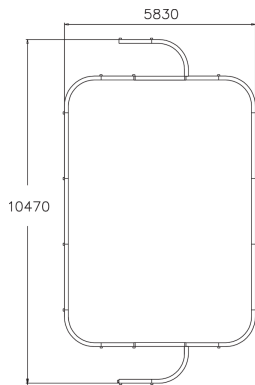

# MINI ARCSPORT

Mini Arcsport – arena is measured for smaller yards, like daycares, schools and housing cooperatives. Measures are 10470 x 5830 x 1250 mm and it demand 13470 x 8830 mm space. Mini Arcsport lasting wooden construction and its restrained colors suite easily to different environments and also for the use of ball games, like football or floorball.

User age	3
Product length, mm	5830
Product width, mm	10470
Product height, mm	1250
Height required, mm	2500
Safety info	EN 15312 (EN 1176) TÜV
Installation time (for 1), H	12
Foundation options	deep_mounting surface_mounting
Wood	