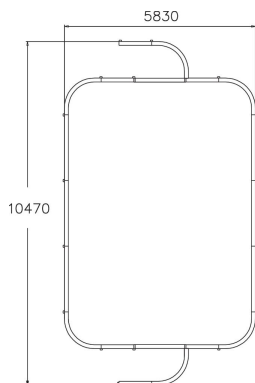

# MINI ARCSPORT

Mini Arcsport – arena is measured for smaller yards, like daycares, schools and housing cooperatives. Measures are 10470 x 5830 x 1250 mm and it demand 13470 x 8830 mm space. Mini Arcsport lasting wooden construction and its restrained colors suite easily to different environments and also for the use of ball games, like football or floorball.

User age	3
Product lenght, mm	5830
Product width, mm	10470
Product height, mm	1250
Height required, mm	2500
Foundation options	Deep mounting