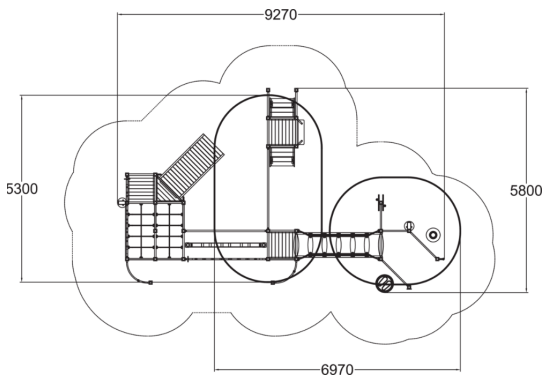

Different training spots for support balance and improve coordination.

Number of users	17
Product length, mm	9270
Product width, mm	5800
Product height, mm	2280
Impact area, m <sup>2</sup>	23.5
Falling space, m <sup>2</sup>	72.8
Height required, mm	2380
Max. free fall height, mm	1250
Safety info	EN 16630, EN 1176-1 TÜV
Installation time (for 1), H	16
Foundation options	deep_mounting surface_mounting
Wood	
Metal	
Colour of walls and HPL	