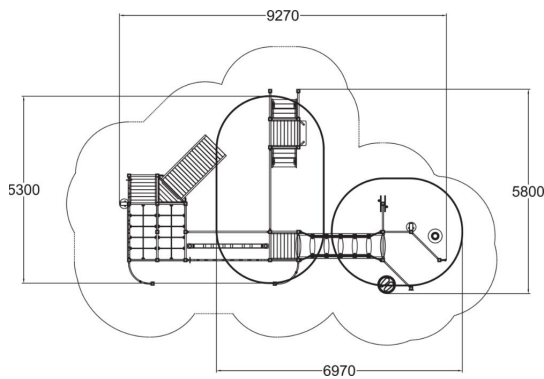

Different training spots for support balance and improve coordination.

| | |
|-------------------------------|-----------------------------------|
| Number of users | 17 |
| Product length, mm | 9270 |
| Product width, mm | 5800 |
| Product height, mm | 2280 |
| Impact area, m ² | 23.5 |
| Falling space, m ² | 72.8 |
| Height required, mm | 2380 |
| Max. free fall height, mm | 1250 |
| Safety info | EN 16630, EN 1176-1 TÜV |
| Installation time (for 1), H | 16 |
| Foundation options | Deep mounting Surface mounting |