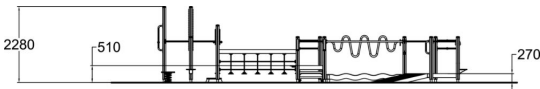

Different training spots for support balance and improve coordination.

Number of users	17
Product length, mm	9270
Product width, mm	5800
Product height, mm	2280
Impact area, m <sup>2</sup>	23.5
Falling space, m <sup>2</sup>	72.8
Height required, mm	2380
Max. free fall height, mm	1250
Safety info	EN 16630, EN 1176-1 TÜV
Installation time (for 1), H	16
Foundation options	deep_mounting surface_mounting