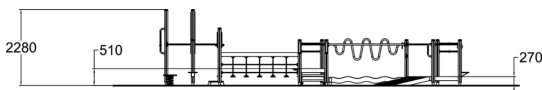

Different training spots for support balance and improve coordination.

Number of users	17
Product length, mm	9270
Product width, mm	5800
Product height, mm	2280
Impact area, m <sup>2</sup>	23.5
Falling space, m <sup>2</sup>	72.8
Height required, mm	2380
Max. free fall height, mm	1250
Safety info	EN 16630, EN 1176-1 TÜV
Installation time (for 1), H	16
Foundation options	deep_mounting surface_mounting
Wood	
Metal	
Colour of walls and HPL	