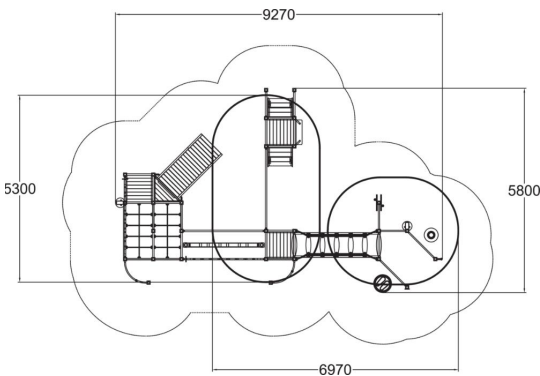

Different training spots for support balance and improve coordination.

Number of users	17
Product length, mm	9270
Product width, mm	5800
Product height, mm	2280
Impact area, m <sup>2</sup>	23.5
Falling space, m <sup>2</sup>	72.8
Height required, mm	2380
Max. free fall height, mm	1250
Safety info	EN 16630, EN 1176-1 TÜV
Installation time (for 1), H	16
Foundation options	deep_mounting surface_mounting