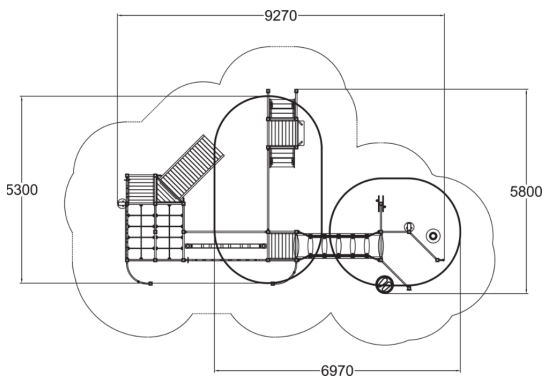

Different training spots for support balance and improve coordination.

Number of users	17
Product length, mm	9270
Product width, mm	5800
Product height, mm	2280
Impact area, m <sup>2</sup>	23.5
Falling space, m <sup>2</sup>	72.8
Height required, mm	2380
Max. free fall height, mm	1250
Safety info	EN 16630, EN 1176-1 TÜV
Installation time (for 1), H	16
Foundation options	deep_mounting surface_mounting
Wood	
Metal	
Colour of walls and HPL	