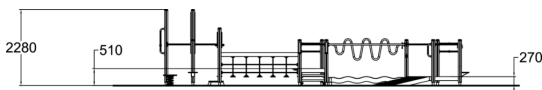

Different training spots for support balance and improve coordination.

Number of users	17
Product length, mm	9270
Product width, mm	5800
Product height, mm	2280
Impact area, m ²	23.5
Falling space, m ²	72.8
Height required, mm	2380
Max. free fall height, mm	1250
Safety info	EN 16630, EN 1176-1 TÜV
Installation time (for 1), H	16
Foundation options	deep_mounting surface_mounting
Wood	
Metal	
Colour of walls and HPL	