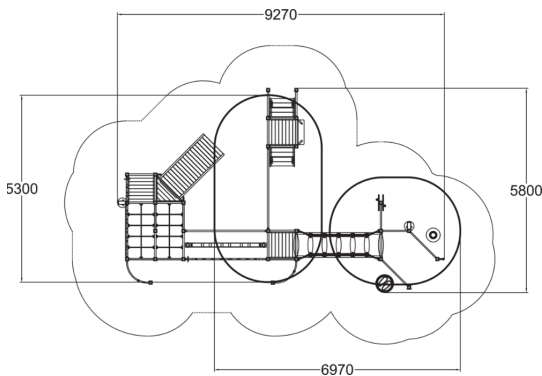

Different training spots for support balance and improve coordination.

Number of users	17
Product length, mm	9270
Product width, mm	5800
Product height, mm	2280
Impact area, m ²	23.5
Falling space, m ²	72.8
Height required, mm	2380
Max. free fall height, mm	1250
Safety info	EN 16630, EN 1176-1 TÜV
Installation time (for 1), H	16
Foundation options	deep_mounting surface_mounting
Wood	
Metal	
Colour of walls and HPL	