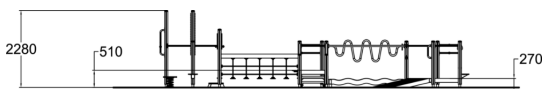

Different training spots for support balance and improve coordination.

Number of users	17
Product length, mm	9270
Product width, mm	5800
Product height, mm	2280
Impact area, m <sup>2</sup>	23.5
Falling space, m <sup>2</sup>	72.8
Height required, mm	2380
Max. free fall height, mm	1250
Safety info	EN 16630, EN 1176-1 TÜV
Installation time (for 1), H	16
Foundation options	deep_mounting surface_mounting
Wood	
Metal	
Colour of walls and HPL	