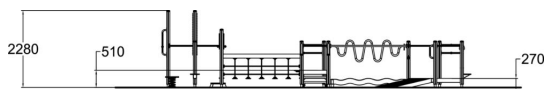

Different training spots for support balance and improve coordination.

| | |
|-------------------------------|-----------------------------------|
| Number of users | 17 |
| Product length, mm | 9270 |
| Product width, mm | 5800 |
| Product height, mm | 2280 |
| Impact area, m ² | 23.5 |
| Falling space, m ² | 72.8 |
| Height required, mm | 2380 |
| Max. free fall height, mm | 1250 |
| Safety info | EN 16630, EN 1176-1 TÜV |
| Installation time (for 1), H | 16 |
| Foundation options | Deep mounting Surface mounting |