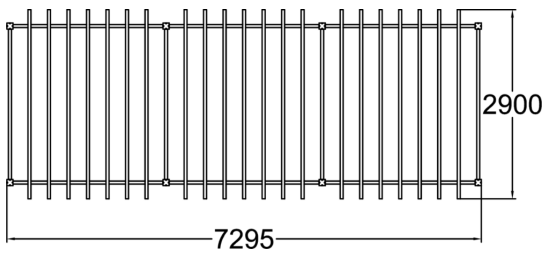

A spacious pergola which creates a leafy room when used with green climbing plants.

Number of users	0
Product length, mm	7295
Product width, mm	2900
Product height, mm	2330
Installation time (for 1), H	16
Foundation options	deep_mounting
Wood	