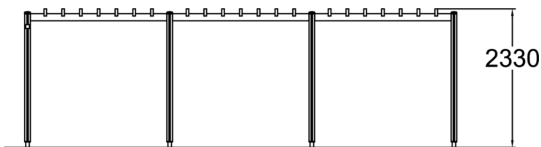

A spacious pergola which creates a leafy room when used with green climbing plants.

Number of users	0
Product length, mm	7295
Product width, mm	2900
Product height, mm	2330
Installation time (for 1), H	16
Foundation options	deep_mounting
Wood	