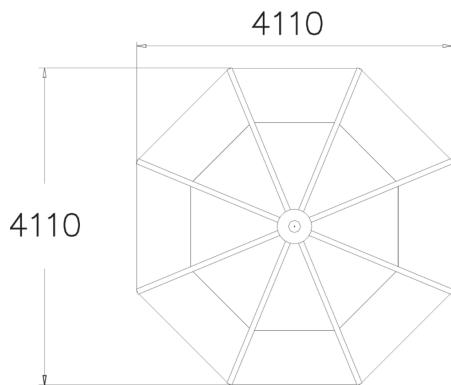

BOULEVARD PAVILION

A octagonal pavilion with benches along the walls.

Number of users	20
Product length, mm	4110
Product width, mm	4110
Product height, mm	3350
Installation time (for 1), H	0
Foundation options	free_standing
Wood	