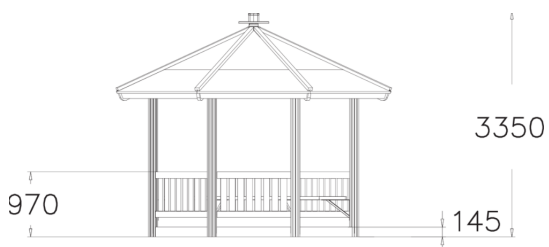

BOULEVARD PAVILION

A octagonal pavilion with benches along the walls.

Number of users	20
Product length, mm	4110
Product width, mm	4110
Product height, mm	3350
Installation time (for 1), H	0
Foundation options	free_standing
Wood	