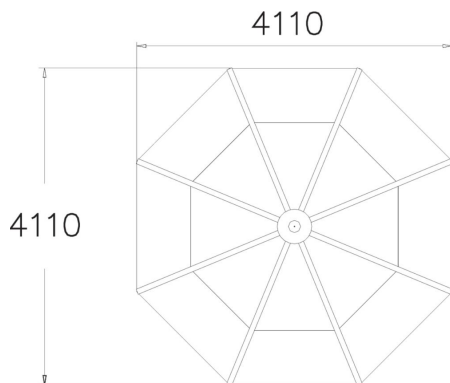

BOULEVARD PAVILION

A octagonal pavilion with benches along the walls.

Number of users	20
Product length, mm	4110
Product width, mm	4110
Product height, mm	3350
Installation time (for 1), H	0
Foundation options	Free standing
Wood	