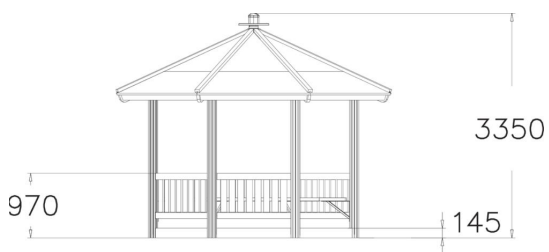

BOULEVARD PAVILION

A octagonal pavilion with benches along the walls.

Number of users	20
Product length, mm	4110
Product width, mm	4110
Product height, mm	3350
Installation time (for 1), H	0
Foundation options	Free standing
Wood	