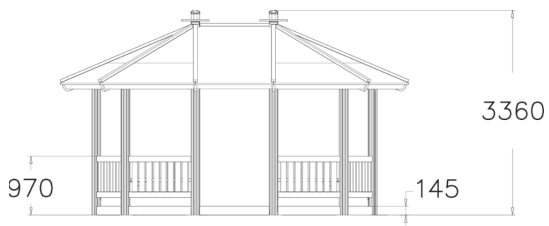

A large pavilion with a roof that provide weather protection.

Product length, mm	5725
Product width, mm	4440
Product height, mm	3360
Foundation options	free_standing
Wood	