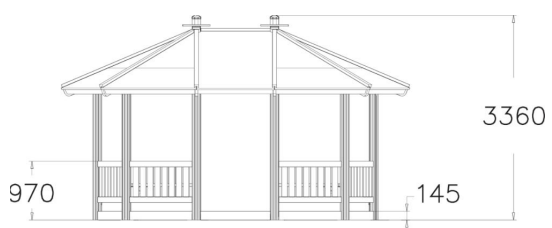

A large pavilion with a roof that provide weather protection.

Product length, mm	5725
Product width, mm	4440
Product height, mm	3360
Foundation options	free_standing
Wood	