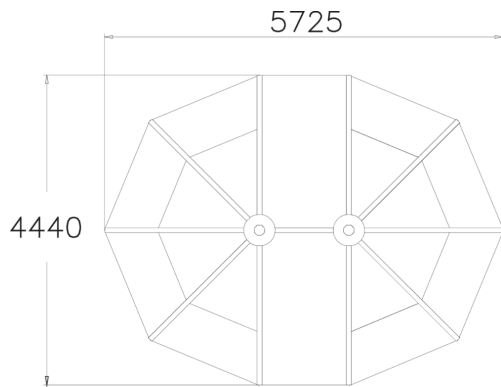

A large pavilion with a roof that provide weather protection.

Product length, mm	5725
Product width, mm	4440
Product height, mm	3360
Foundation options	free_standing
Wood	