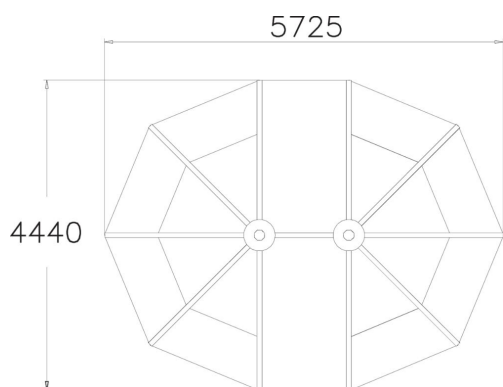

A large pavilion with a roof that provide weather protection.

Product length, mm	5725
Product width, mm	4440
Product height, mm	3360
Foundation options	free_standing
Wood	