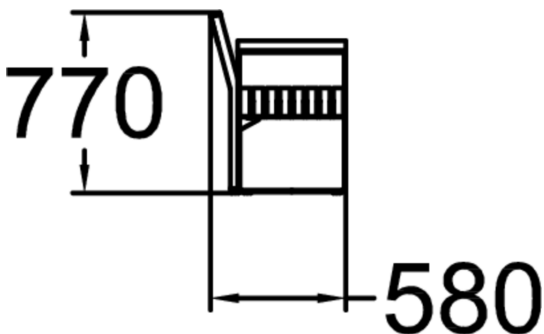

Bench 3-seater, full size backrest, 2 sidetable handrest

The Momentum Bench 061102M embodies the spirit of Scandinavian design, combining playful minimalism with a warm and contemporary aesthetic that enriches urban settings. This model is designed to offer comfortable seating with a full-size backrest option, and two wide hand rests that work as a small side table. Therefore providing a blend of support and comfort, making it ideal for compact spaces, pathways, and communal areas where versatility is key. Crafted from glue-laminated northern pine, the wooden seat planks are finished in a natural tone or treated with paint or linseed oil for a refined look. The 061102M features a wider 8mm metal frame that is 120 in width in powder-coated metal, available in dark grey, black, or custom colour options, enhancing durability and style. The bench is part of a modular system, allowing seamless integration with other Momentum elements to create cohesive outdoor arrangements. Installation options include free-standing, surface fixation, and ground mounting with underground legs, ensuring adaptability to various environments and

Product length, mm	1800
Product width, mm	580
Product height, mm	770
Foundation options	ground_anchoring surface_mounting
Wood	 nding
Metal	