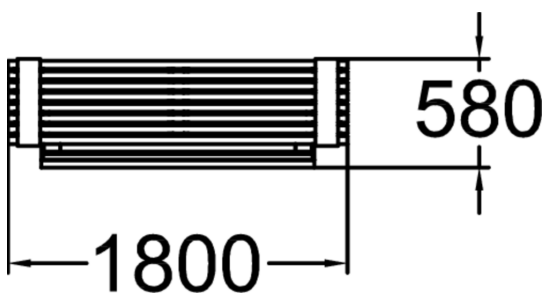

Bench 3-seater, full size backrest, 2 sidetable handrest

The Momentum Bench 061102M embodies the spirit of Scandinavian design, combining playful minimalism with a warm and contemporary aesthetic that enriches urban settings. This model is designed to offer comfortable seating with a full-size backrest option, and two wide hand rests that work as a small side table. Therefore providing a blend of support and comfort, making it ideal for compact spaces, pathways, and communal areas where versatility is key. Crafted from glue-laminated northern pine, the wooden seat planks are finished in a natural tone or treated with paint or linseed oil for a refined look. The 061102M features a wider 8mm metal frame that is 120 in width in powder-coated metal, available in dark grey, black, or custom colour options, enhancing durability and style. The bench is part of a modular system, allowing seamless integration with other Momentum elements to create cohesive outdoor arrangements. Installation options include free-standing, surface fixation, and ground mounting with underground legs, ensuring adaptability to various environments and

Product length, mm	1800
Product width, mm	580
Product height, mm	770
Foundation options	ground_anchoring surface_mounting
Wood	 nding
Metal	