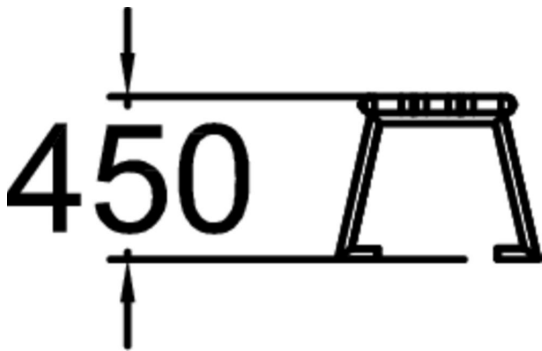

FLORA BENCH WITHOUT BACKREST

Flora Playground equipment matching sturdy bench without backrest. Flora is a three seated free standing bench with folded leg paws against ground keeping the bench steady also on grass and sand. For deep mounting on soft soil please use anchor set no 708106 and on hard ground fix with suitable concrete screws. Wood is dark brown painted pine and steel frame is roundish oval tube with RAL7024 powder coating.

Product length, mm	1800
Product width, mm	555
Product height, mm	450
Height required, mm	1800
Wood	
Metal	