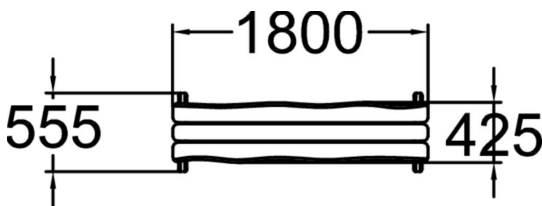

FLORA BENCH WITHOUT BACKREST

Flora Playground equipment matching sturdy bench without backrest. Flora is a three seated free standing bench with folded leg paws against ground keeping the bench steady also on grass and sand. For deep mounting on soft soil please use anchor set no 708106 and on hard ground fix with suitable concrete screws. Wood is dark brown painted pine and steel frame is roundish oval tube with RAL7024 powder coating.

Product length, mm	1800
Product width, mm	555
Product height, mm	450
Height required, mm	1800
Wood	
Metal	