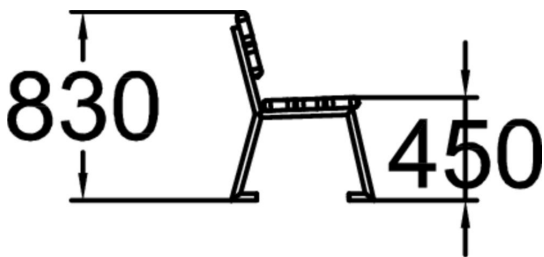

FLORA BENCH WITH BACKREST

Flora Playground equipment matching sturdy bench with backrest. Flora is a three seated free standing bench with folded leg paws against ground keeping the bench steady also on grass and sand. For deep mounting on soft soil please use anchor set no 708106 and on hard ground fix with suitable concrete screws. Wood is dark brown painted pine and steel frame is roundish oval tube with RAL7024 powder coating. You can add optional handrest (908720-205) to the bench if needed and there is also Flora a bench without backrest and a table.

Product length, mm	1800
Product width, mm	625
Product height, mm	820
Height required, mm	1800
Wood	
Metal	