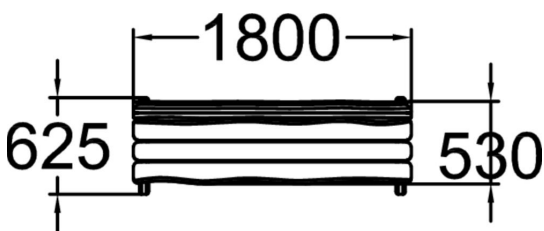

FLORA BENCH WITH BACKREST

Flora Playground equipment matching sturdy bench with backrest. Flora is a three seated free standing bench with folded leg paws against ground keeping the bench steady also on grass and sand. For deep mounting on soft soil please use anchor set no 708106 and on hard ground fix with suitable concrete screws. Wood is dark brown painted pine and steel frame is roundish oval tube with RAL7024 powder coating. You can add optional handrest (908720-205) to the bench if needed and there is also Flora a bench without backrest and a table.

Product length, mm	1800
Product width, mm	625
Product height, mm	820
Height required, mm	1800
Wood	
Metal	