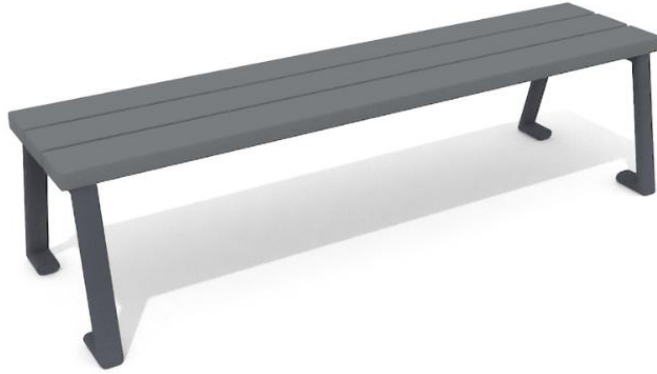

## HOUSE BENCH WITHOUT BACK REST

Stable and straight bench for hard use in parks, yards and streets. House is a three seated free standing bench with folded frame paws against ground keeping the bench steady also on grass and sand. For deep mounting on soft soil please use anchor set no 708106 and on hard ground fix with standard concrete screws. Frame material is painted steel, standard colour grey RAL7024. Seat is painted pine wood, most popular standard colour has been grey.

Product length, mm	1770
Product width, mm	625
Product height, mm	810