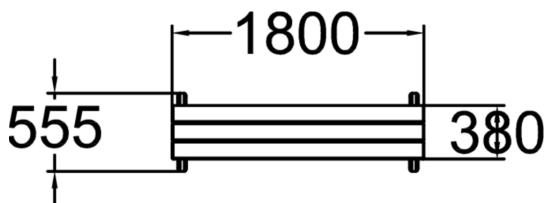

HOUSE BENCH WITHOUT BACK REST

Stable and straight bench for hard use in parks, yards and streets. House is a three seated free standing bench with folded frame paws against ground keeping the bench steady also on grass and sand. For deep mounting on soft soil please use anchor set no 708106 and on hard ground fix with standard concrete screws. Frame material is painted steel, standard colour grey RAL7024. Seat is painted pine wood, most popular standard colour has been grey.

Product length, mm	1800
Product width, mm	555
Product height, mm	450
Wood	
Metal	