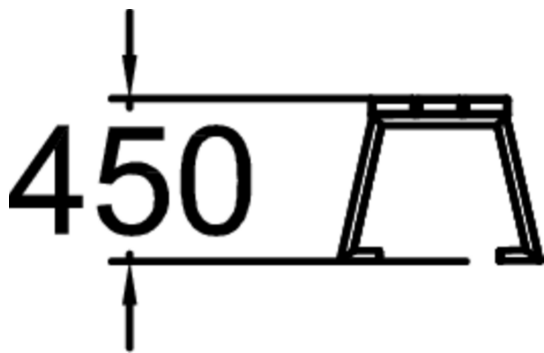

HOUSE BENCH WITHOUT BACK REST

Stable and straight bench for hard use in parks, yards and streets. House is a three seated free standing bench with folded frame paws against ground keeping the bench steady also on grass and sand. For deep mounting on soft soil please use anchor set no 708106 and on hard ground fix with standard concrete screws. Frame material is painted steel, standard colour grey RAL7024. Seat is painted pine wood, most popular standard colour has been grey.

Product length, mm	1800
Product width, mm	555
Product height, mm	450
Wood	
Metal	