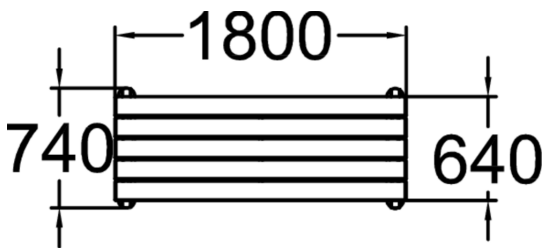

HOUSE TABLE

Stable and straight table for hard use in parks, yards and squares. House is a free standing table with skid against ground keeping it steady also on soft grass and sand. For deep mounting on soft soil please use anchor set no 708106 and on hard ground fix with standard concrete screws. Frame material is painted steel, standard colour grey RAL7024 and wood is painted pine wood, standard colour also grey.

|                           |      |
|---------------------------|------|
| Product length, mm        | 1800 |
| Product width, mm         | 740  |
| Product height, mm        | 745  |
| Max. free fall height, mm | 745  |
| Wood                      |      |
| Metal                     |      |