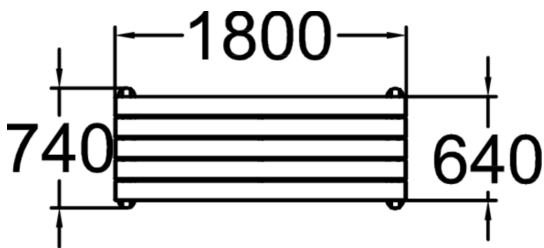

HOUSE TABLE

Stable and straight table for hard use in parks, yards and squares. House is a free standing table with skid against ground keeping it steady also on soft grass and sand. For deep mounting on soft soil please use anchor set no 708106 and on hard ground fix with standard concrete screws. Frame material is painted steel, standard colour grey RAL7024 and wood is painted pine wood, standard colour also grey.

Product length, mm	1800
Product width, mm	740
Product height, mm	745
Max. free fall height, mm	745
Wood	
Metal	