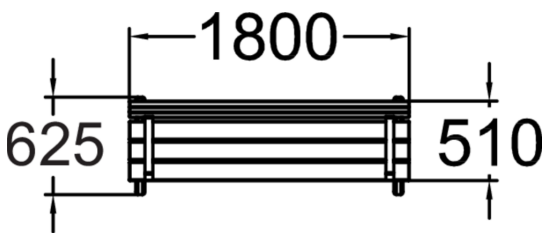

HOUSE BENCH WITH BACK REST

Stable and straight bench for hard use in parks, yards and streets. House is a three seated free standing bench with folded frame paws against ground keeping the bench steady also on grass and sand. As an option hand rests 908720-205 can be installed at the ends of the bench but also in the middle. For deep mounting on soft soil please use anchor set no 708106 and on hard ground fix with standard concrete screws. Frame material is painted steel, standard colour grey RAL7024, Seat and back rest is painted pine wood, standard colour grey.

Product length, mm	1800
Product width, mm	625
Product height, mm	810
Foundation options	free_standing ground_anchoring
Wood	
Metal	