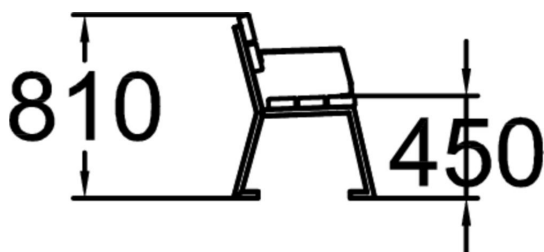

HOUSE BENCH WITH BACK REST

Stable and straight bench for hard use in parks, yards and streets. House is a three seated free standing bench with folded frame paws against ground keeping the bench steady also on grass and sand. As an option hand rests 908720-205 can be installed at the ends of the bench but also in the middle. For deep mounting on soft soil please use anchor set no 708106 and on hard ground fix with standard concrete screws. Frame material is painted steel, standard colour grey RAL7024, Seat and back rest is painted pine wood, standard colour grey.

Product length, mm	1800
Product width, mm	625
Product height, mm	810
Foundation options	Free standing Ground anchoring
Wood	
Metal	