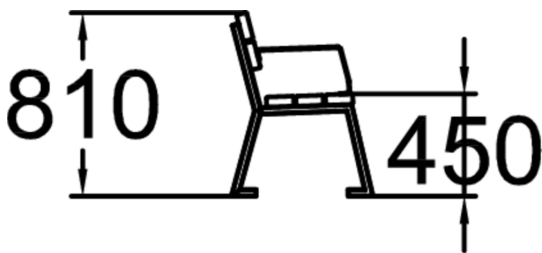

HOUSE BENCH WITH BACK REST

Stable and straight bench for hard use in parks, yards and streets. House is a three seated free standing bench with folded frame paws against ground keeping the bench steady also on grass and sand. As an option hand rests 908720-205 can be installed at the ends of the bench but also in the middle. For deep mounting on soft soil please use anchor set no 708106 and on hard ground fix with standard concrete screws. Frame material is painted steel, standard colour grey RAL7024, Seat and back rest is painted pine wood, standard colour grey.

Product length, mm	1800
Product width, mm	625
Product height, mm	810
Foundation options	free_standing ground_anchoring
Wood	
Metal	