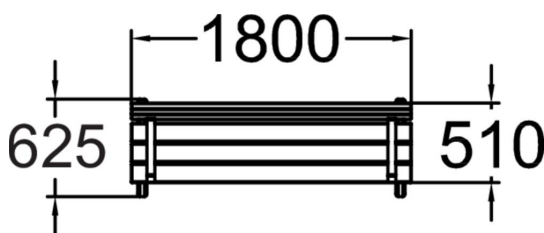

HOUSE BENCH WITH BACK REST

Stable and straight bench for hard use in parks, yards and streets. House is a three seated free standing bench with folded frame paws against ground keeping the bench steady also on grass and sand. As an option hand rests 908720-205 can be installed at the ends of the bench but also in the middle. For deep mounting on soft soil please use anchor set no 708106 and on hard ground fix with standard concrete screws. Frame material is painted steel, standard colour grey RAL7024, Seat and back rest is painted pine wood, standard colour grey.

Product length, mm	1800
Product width, mm	625
Product height, mm	810
Foundation options	Free standing Ground anchoring
Wood	
Metal	