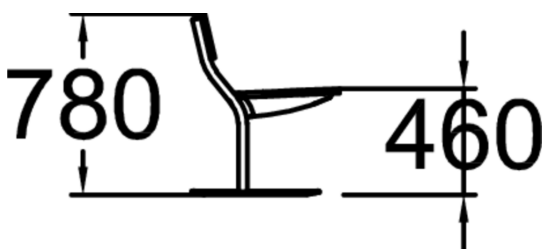

Number of users	7808
Product length, mm	6770
Product width, mm	5310
Product height, mm	3140
Impact area, m ²	30
Falling space, m ²	51.1
Height required, mm	7005
Max. free fall height, mm	1170
Safety info	EN 1176-1, 3 TÜV
Installation time (for 1), H	30
Foundation options	deep_mounting surface_mounting
Wood	
Colour of walls and HPL	