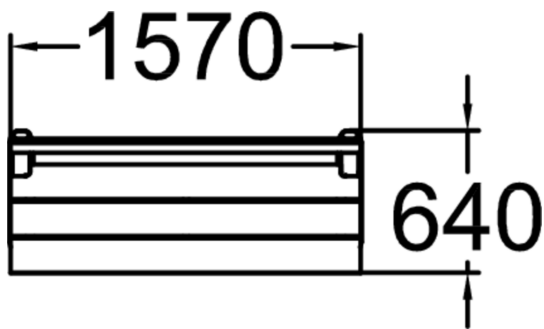

Number of users	7808
Product length, mm	6770
Product width, mm	5310
Product height, mm	3140
Impact area, m ²	30
Falling space, m ²	51.1
Height required, mm	7005
Max. free fall height, mm	1170
Safety info	EN 1176-1, 3 TÜV
Installation time (for 1), H	30
Foundation options	deep_mounting surface_mounting
Wood	
Colour of walls and HPL	