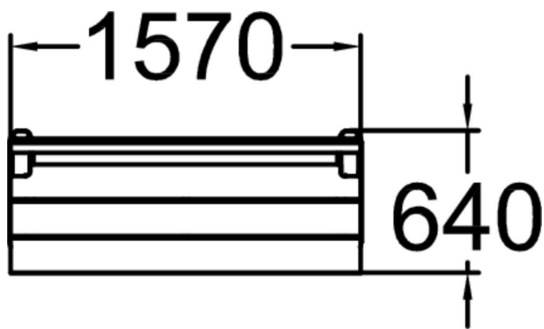

Product length, mm	1570
Product width, mm	640
Product height, mm	780