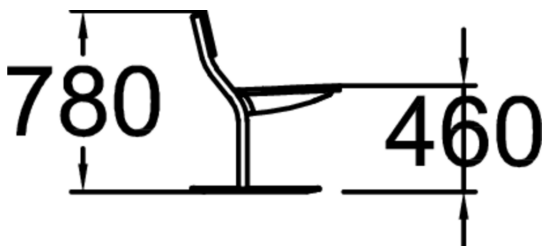

Product length, mm	1570
Product width, mm	640
Product height, mm	780