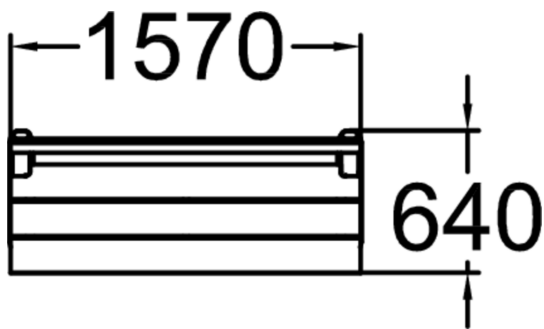

PARK FINNO LAMINATE SOFA with back rest

Lappset PARK benches are very popular because of their plain design, good sitting comfort and high quality materials. In Park Finno Laminate benches the seat material is the same High Pressure Laminate (HPL) as we use in our Playground equipment. HPL is very durable material in all weather conditions and it can also take hard hits without visible damages. You can choose the seat colour to match Lappset Finno playground equipment schemes; Lime Green, Apple Red, Tuttifrutti, Liquorice Grey and Candy Fuchsia. The sofa is free standing and can be fixed to hard surface through feet holes or deep installed with ground anchor set 708106 with or without concrete.

Product length, mm	1570
Product width, mm	640
Product height, mm	780