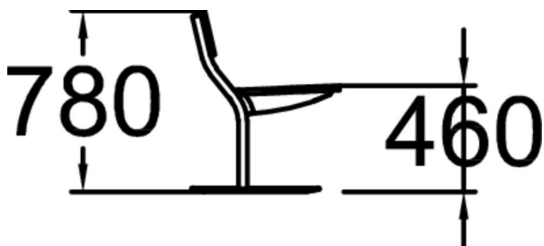

Product length, mm	1570
Product width, mm	640
Product height, mm	780