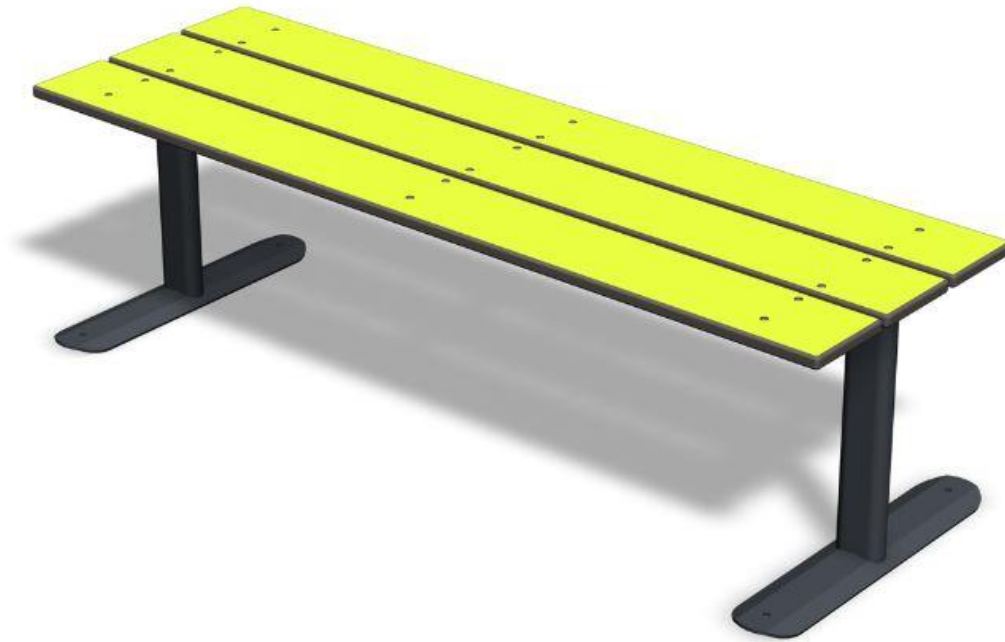

PARK LAMINATE BENCH without backrest

Lappset PARK benches are very popular because of their plain design, good sitting comfort and high quality materials. In Park Laminate benches the seat material is the same High Pressure Laminate (HPL) as we use in our Playground equipment. HPL is very durable material in all weather conditions and it can also take hard hits without visible damages. You can choose the seat colour to match Lappset Finno playground equipment schemes; Lime Green, Apple Red, Tuttifrutti, Liquorice Grey and Candy Fuchsia. The bench is free standing and can be fixed to hard surface through feet holes or deep installed with ground anchor set 708106 with or without concrete.

Product length, mm	1520
Product width, mm	485
Product height, mm	440