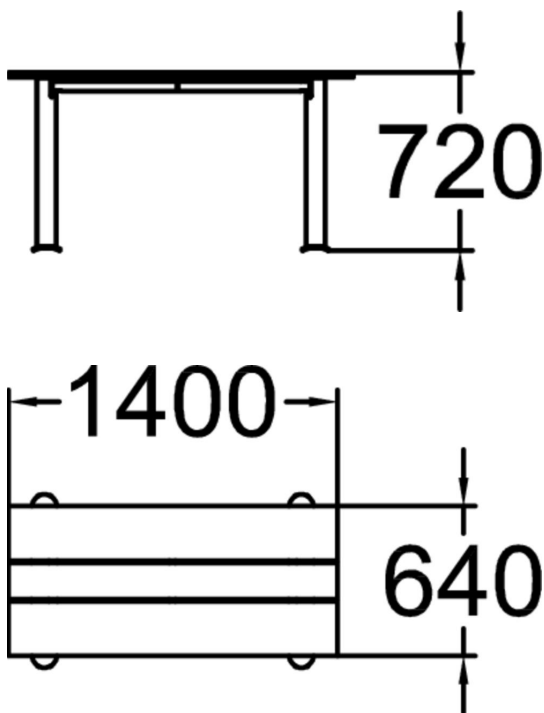

PARK FINNO LAMINATE TABLE

Lappset PARK benches and tables are very popular because of their plain design, good sitting comfort and high quality materials. In Park Finno Laminate table the table top material is the same High Pressure Laminate (HPL) as we use in our Playground equipment. HPL is very durable material in all weather conditions and it can also take hard hits without visible damages. You can choose the table top colour to match Lappset Finno playground equipment schemes; Lime Green, Apple Red, Tuttifrutti, Liquorice Grey and Candy Fuchsia. The table is free standing and can be fixed to hard surface through feet holes or deep installed with ground anchor set 708106 with or without concrete.

Product length, mm	1400
Product width, mm	685
Product height, mm	750