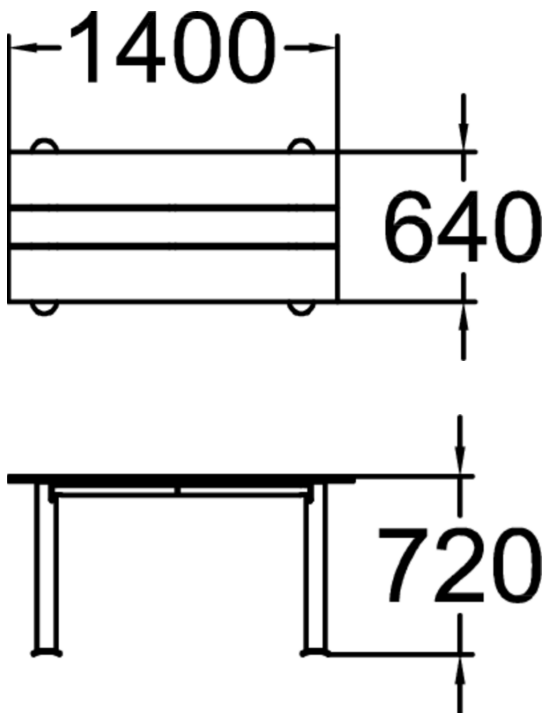

PARK FINNO LAMINATE TABLE

Lappset PARK benches and tables are very popular because of their plain design, good sitting comfort and high quality materials. In Park Finno Laminate table the table top material is the same High Pressure Laminate (HPL) as we use in our Playground equipment. HPL is very durable material in all weather conditions and it can also take hard hits without visible damages. You can choose the table top colour to match Lappset Finno playground equipment schemes; Lime Green, Apple Red, Tuttifrutti, Liquorice Grey and Candy Fuchsia. The table is free standing and can be fixed to hard surface through feet holes or deep installed with ground anchor set 708106 with or without concrete.

Product length, mm	1400
Product width, mm	685
Product height, mm	750