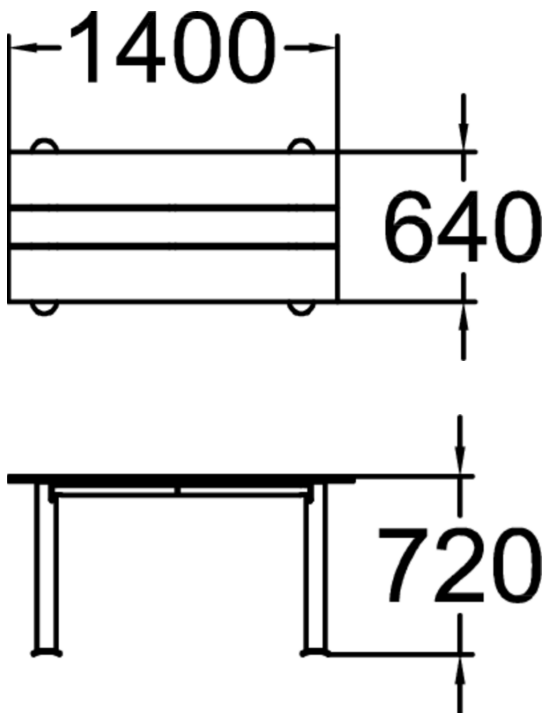

PARK FINNO LAMINATE TABLE

Lappset PARK benches and tables are very popular because of their plain design, good sitting comfort and high quality materials. In Park Finno Laminate table the table top material is the same High Pressure Laminate (HPL) as we use in our Playground equipment. HPL is very durable material in all weather conditions and it can also take hard hits without visible damages. You can choose the table top colour to match Lappset Finno playground equipment schemes; Lime Green, Apple Red, Tuttifruiti, Liquorice Grey and Candy Fuchsia. The table is free standing and can be fixed to hard surface through feet holes or deep installed with ground anchor set 708106 with or without concrete.

Product length, mm	1400
Product width, mm	685
Product height, mm	750