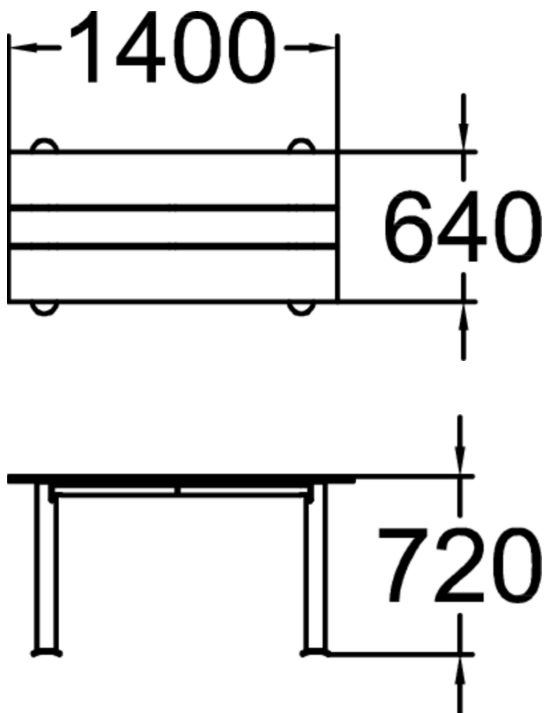

**PARK FINNO LAMINATE TABLE**

Lappset PARK benches and tables are very popular because of their plain design, good sitting comfort and high quality materials. In Park Finno Laminate table the table top material is the same High Pressure Laminate (HPL) as we use in our Playground equipment. HPL is very durable material in all weather conditions and it can also take hard hits without visible damages. You can choose the table top colour to match Lappset Finno playground equipment schemes; Lime Green, Apple Red, Tuttifruiti, Liquorice Grey and Candy Fuchsia. The table is free standing and can be fixed to hard surface through feet holes or deep installed with ground anchor set 708106 with or without concrete.

Product length, mm	1400
Product width, mm	685
Product height, mm	750