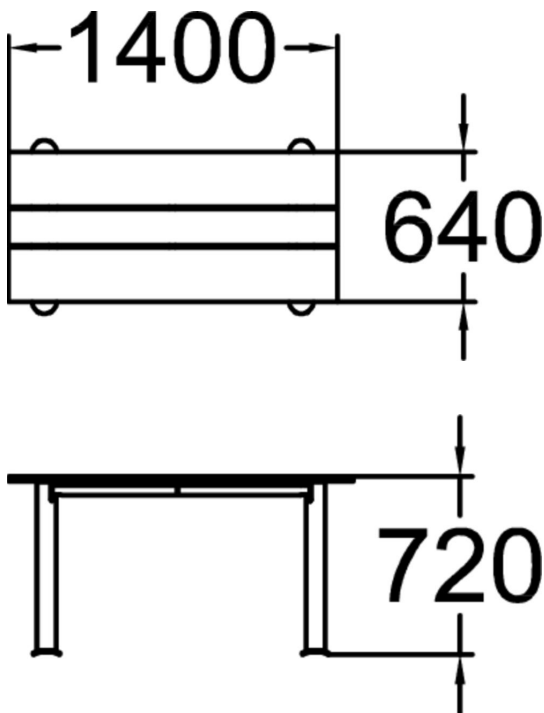

PARK LAMINATE TABLE

Lappset PARK benches and tables are very popular because of their plain design, good sitting comfort and high quality materials. In Park Laminate table the table top material is the same High Pressure Laminate (HPL) as we use in our Playground equipment. HPL is very durable material in all weather conditions and it can also take hard hits without visible damages. You can choose the table top colour to match Lappset Finno playground equipment schemes; Lime Green, Apple Red, TuttiFrutti, Liquorice Grey and Candy Fuchsia. The table is free standing and can be fixed to hard surface through feet holes or deep installed with ground anchor set 708106 with or without concrete.

Product length, mm	1400
Product width, mm	685
Product height, mm	750