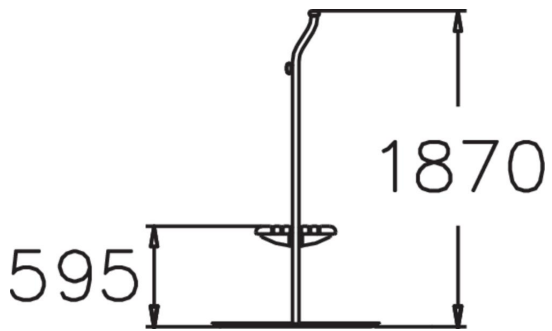

PARK CARPET RACK, GREY

Dusting rack with a wooden middle section.

Product length, mm	2200
Product width, mm	990
Product height, mm	1870
Foundation options	deep_mounting free_standing
Wood	<input type="checkbox"/>
Metal	<input checked="" type="checkbox"/>