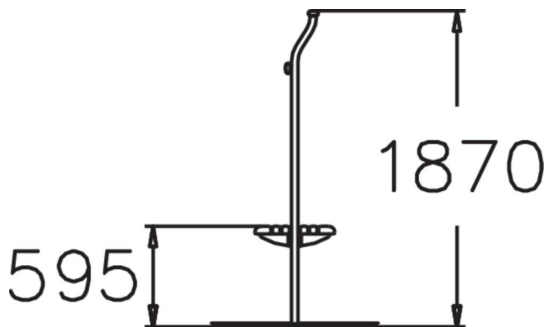

PARK CARPET RACK

Dusting rack with a wooden middle section.

Product length, mm	2200
Product width, mm	990
Product height, mm	1870
Foundation options	Deep mounting Free standing
Wood	<input type="checkbox"/>
Metal	<input checked="" type="checkbox"/>