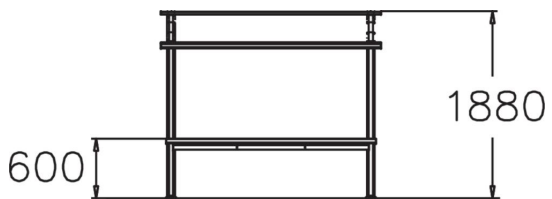

PARK CARPET RACK, GREY

Dusting rack with a wooden middle section.

Product length, mm	2200
Product width, mm	990
Product height, mm	1870
Foundation options	deep_mounting free_standing
Wood	<input type="checkbox"/>
Metal	<input checked="" type="checkbox"/>