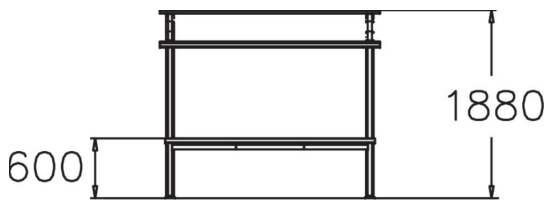

PARK CARPET RACK

Dusting rack with a wooden middle section.

Product length, mm	2200
Product width, mm	990
Product height, mm	1870
Foundation options	Deep mounting Free standing
Wood	<input type="checkbox"/>
Metal	<input checked="" type="checkbox"/>