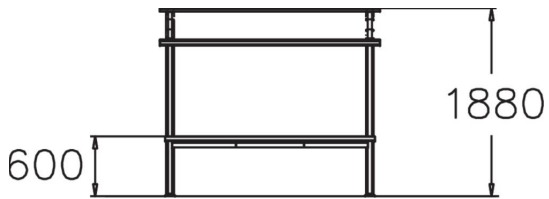

PARK CARPET RACK, GREY

Dusting rack with a wooden middle section.

Product length, mm	2200
Product width, mm	990
Product height, mm	1870
Foundation options	Deep mounting Free standing
Wood	<input type="checkbox"/>
Metal	<input checked="" type="checkbox"/>