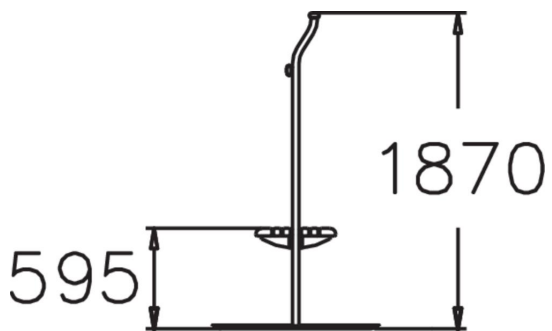

PARK CARPET RACK, GREY

Dusting rack with a wooden middle section.

Product length, mm	2200
Product width, mm	990
Product height, mm	1870
Foundation options	deep_mounting free_standing
Wood	<input type="checkbox"/>
Metal	<input checked="" type="checkbox"/>