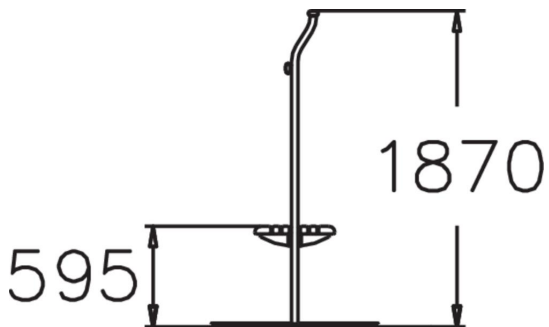

PARK CARPET RACK, GREY

Dusting rack with a wooden middle section.

Product length, mm	2200
Product width, mm	990
Product height, mm	1870
Foundation options	Deep mounting Free standing
Wood	<input type="checkbox"/>
Metal	<input checked="" type="checkbox"/>