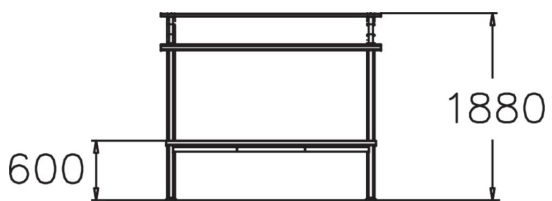

PARK CARPET RACK, GREY

Dusting rack with a wooden middle section.

Product length, mm	2200
Product width, mm	990
Product height, mm	1870
Foundation options	deep_mounting free_standing
Wood	<input type="checkbox"/>
Metal	<input checked="" type="checkbox"/>