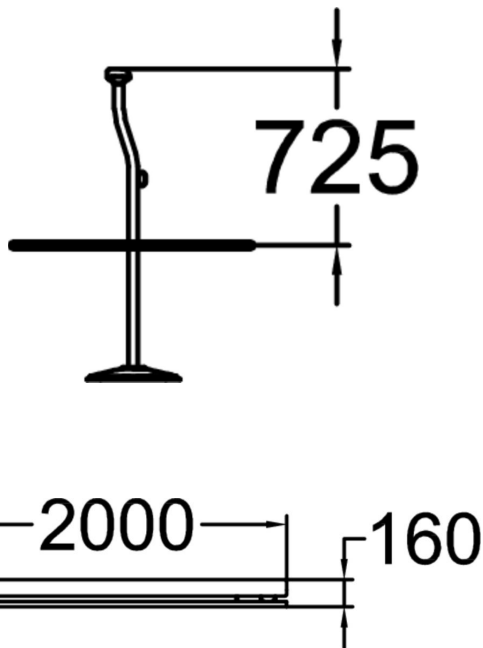

PARK RAILING EXTENSION

Railing for leaning against or for dividing areas. Wooden railing that can be used both as a divider and as somewhere to lean or sit. Height 730 mm (c-c 2000 mm).

Number of users	0
Product length, mm	2000
Product height, mm	725
Installation time (for 1), H	0
Foundation options	Deep mounting
Wood	
Metal	