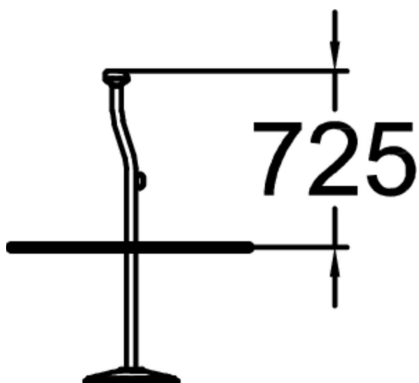

PARK RAILING EXTENSION

Railing for leaning against or for dividing areas. Wooden top railing that can be used both as a divider and as somewhere to lean or sit. Height 730 mm (c-c 2000 mm).

Number of users	0
Product length, mm	2000
Product height, mm	725
Installation time (for 1), H	0
Foundation options	deep_mounting
Wood	
Metal	