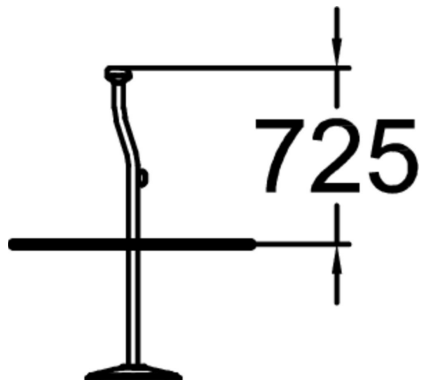

# PARK RAILING EXTENSION

Railing for leaning against or for dividing areas. Wooden top railing that can be used both as a divider and as somewhere to lean or sit. Height 730 mm (c-c 2000 mm).

Number of users	0
Product length, mm	2000
Product height, mm	725
Installation time (for 1), H	0
Foundation options	deep_mounting
Wood	
Metal	