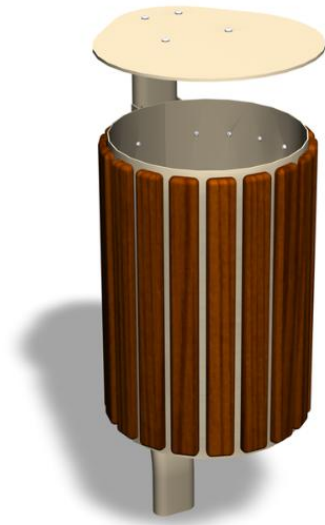

PARK LITTER BIN

Litter bin for parks and street environments. Park is a litter bin with wooden panelling and a raised lid. The bin holds 40 litres and is designed for free standing. The same Lappset Park range has seating and planting boxes which have the same design as the litter bin.

Number of users	0
Installation time (for 1), H	0
Foundation options	free_standing
Wood	<input checked="" type="checkbox"/>
Metal	<input type="checkbox"/>