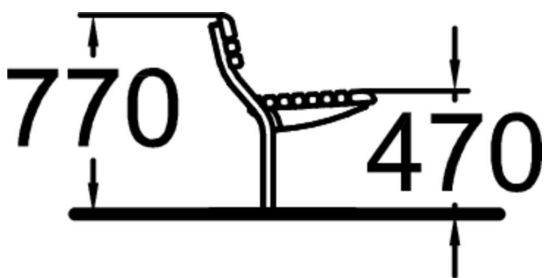

PARK PLACE BENCH WITH BACKREST

Park Place family is a best seller for a reason. They are durable furniture with good sitting comfort and designed to withstand harsh nordic conditions. The wooden parts are high density nordic pine with five standars colors. Inclusive Park benches are free standing but can also be bolted to the ground or deep mounted with optional anchoring set nr 708106 without concrete. As an option you can add steel handrests (nr 908720-205\*) to the bench ends or in any other location in the bench by free choice. (\*grey)

Number of users	0
Product length, mm	1600
Product width, mm	627
Product height, mm	765
Installation time (for 1), H	0
Foundation options	free_standing ground_anchoring
Wood	
Metal	