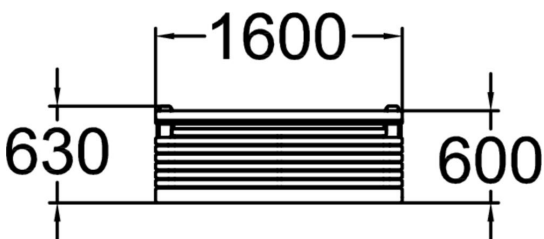

PARK PLACE BENCH WITH BACKREST

Park Place family is a best seller for a reason. They are durable furniture with good sitting comfort and designed to withstand harsh nordic conditions. The wooden parts are high density nordic pine with five standars colors. Inclusive Park benches are free standing but can also be bolted to the ground or deep mounted with optional anchoring set nr 708106 without concrete. As an option you can add steel handrests (nr 908720-205\*) to the bench ends or in any other location in the bench by free choice. (\*grey)

Number of users	0
Product length, mm	1600
Product width, mm	627
Product height, mm	765
Installation time (for 1), H	0
Foundation options	free_standing ground_anchoring
Wood	
Metal	