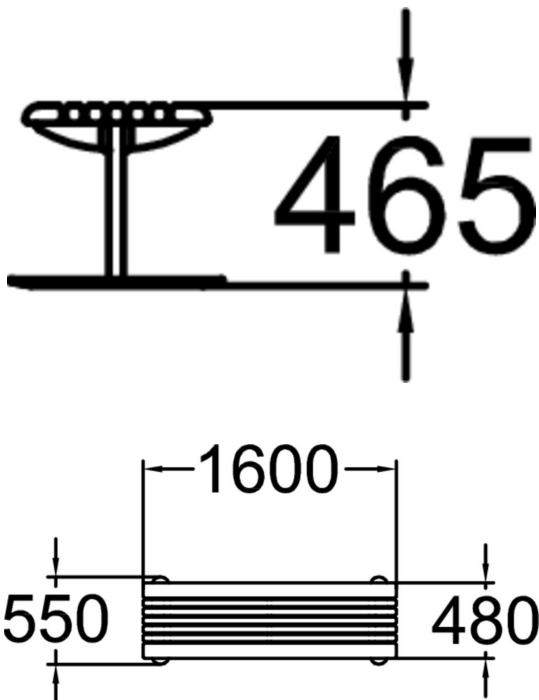

Park Place family is a best seller for a reason. They are durable furniture with good sitting comfort and designed to withstand harsh nordic conditions. The wooden parts are high density nordic pine with five standard colors. Park Place benches are free standing but can also be bolted to the ground or deep mounted with optional anchoring set nr 708106 without concrete.

Product length, mm	1600
Product width, mm	550
Product height, mm	465
Foundation options	free_standing ground_anchoring
Wood	
Metal	