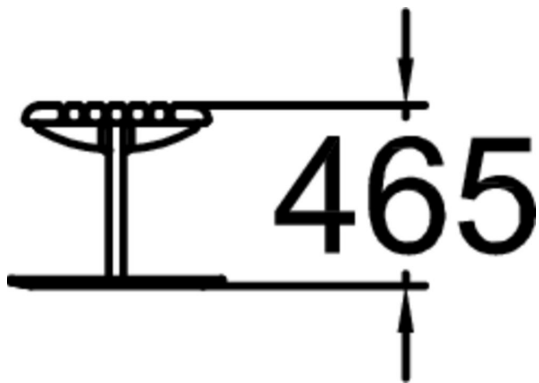

Product length, mm	1600
Product width, mm	550
Product height, mm	465
Foundation options	free_standing ground_anchoring
Wood	
Metal	