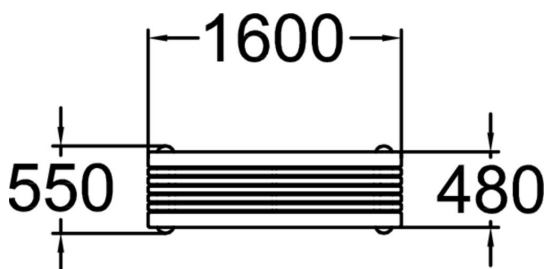

PARK PLACE BENCH without backrest

Park Place family is a best seller for a reason. They are durable furniture with good sitting comfort and designed to withstand harsh nordic conditions. The wooden parts are high density nordic pine with five standard colors. Park Place benches are free standing but can also be bolted to the ground or deep mounted with optional anchoring set nr 708106 without concrete.

Product length, mm	1600
Product width, mm	550
Product height, mm	465
Foundation options	free_standing ground_anchoring
Wood	
Metal	