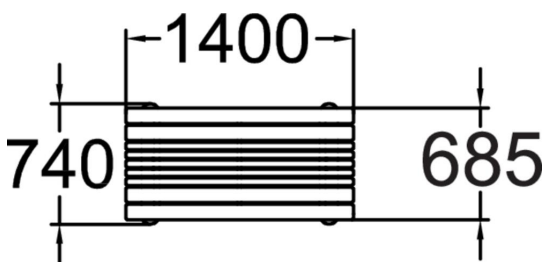

PARK PLACE TABLE

Park Place family is a best seller for a reason. They are durable furniture with good user comfort and designed to withstand harsh nordic conditions. The wooden parts are high density nordic pine with five standard colors. Park Place table is free standing but can also be bolted to the ground or deep mounted with optional anchoring set nr 708106 without concrete.

Product length, mm	1400
Product width, mm	740
Product height, mm	745
Foundation options	free_standing ground_anchoring
Wood	
Metal	