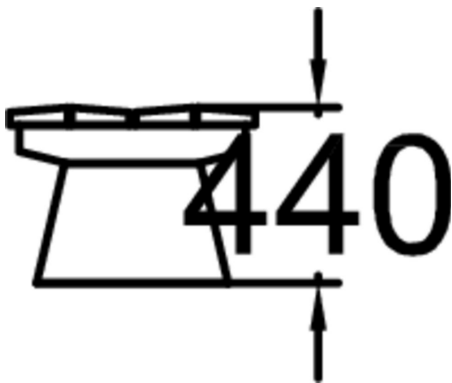

**PARK REST BENCH**

Number of users	0
Product length, mm	1770
Product width, mm	615
Product height, mm	440
Installation time (for 1), H	3
Foundation options	free_standing
Wood	 Lappset Group Ltd. Finland