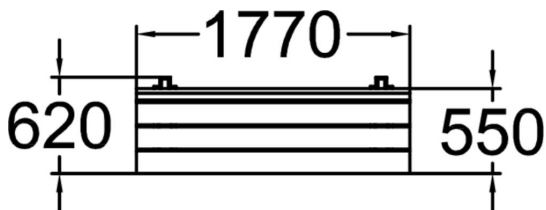

PARK REST BENCH

Product length, mm	1770
Product width, mm	620
Product height, mm	780
Height required, mm	1940
Installation time (for 1), H	3
Foundation options	free_standing
Wood	