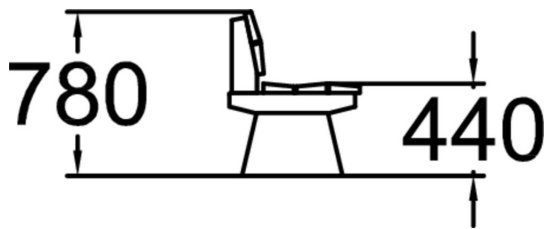

PARK REST BENCH

Product length, mm	1770
Product width, mm	620
Product height, mm	780
Height required, mm	1940
Installation time (for 1), H	3
Foundation options	free_standing
Wood	