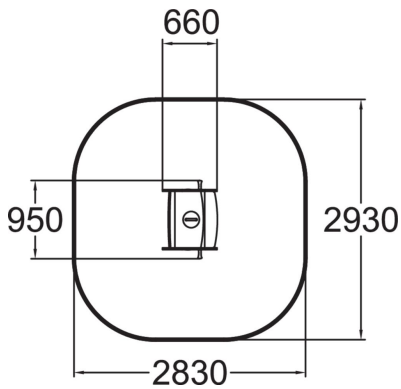

Fox is an inclusive rocker with backrest, handles and a footrest. It is suitable for two kids. Deep mounting foundation 005049 or rubber base 706923 for surface mounting must be ordered separately.

User age	2+
Number of users	2
Product length, mm	660
Product width, mm	950
Product height, mm	730
Impact area, m ²	7.4
Height required, mm	2230
Max. free fall height, mm	420
Safety info	EN 1176-1, 6 TÜV
Installation time (for 1), H	1
Foundation options	deep_mounting surface_mounting
Colour of walls and HPL	☀️