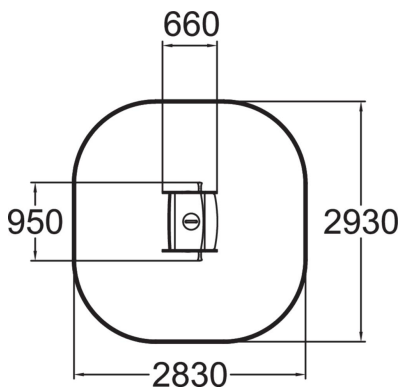

Fox is an inclusive rocker with backrest, handles and a footrest. It is suitable for two kids. Deep mounting foundation 005049 or rubber base 706923 for surface mounting must be ordered separately.

User age	2+
Number of users	2
Product length, mm	660
Product width, mm	950
Product height, mm	730
Impact area, m ²	7.4
Height required, mm	2230
Max. free fall height, mm	600
Safety info	EN 1176-1, 6 TÜV
Installation time (for 1), H	1
Foundation options	deep_mounting surface_mounting
Colour of walls and HPL	🟡