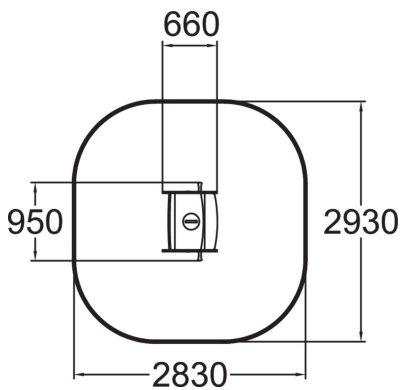

Fox is an inclusive rocker with backrest, handles and a footrest. It is suitable for two kids. Deep mounting foundation 005049 or rubber base 706923 for surface mounting must be ordered separately.

User age	2+
Number of users	2
Product length, mm	660
Product width, mm	950
Product height, mm	730
Impact area, m ²	7.4
Height required, mm	2230
Max. free fall height, mm	600
Safety info	EN 1176-1, 6 TÜV
Installation time (for 1), H	1
Foundation options	deep_mounting surface_mounting
Colour of walls and HPL	☀️