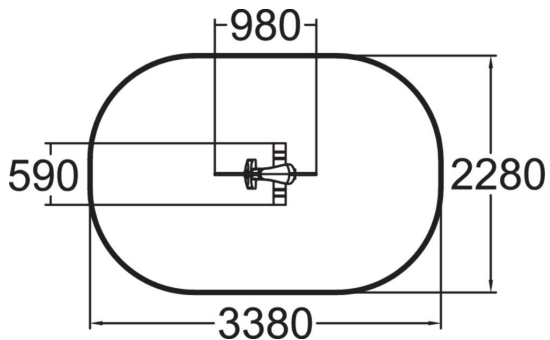

Pig is a fun, fuchsia-coloured rocker. Deep mounting foundation 005049 or rubber base 706923 for surface mounting must be ordered separately.

User age	2+
Number of users	1
Product length, mm	980
Product width, mm	590
Product height, mm	810
Impact area, m ²	6.85
Falling space, m ²	6.85
Height required, mm	2020
Max. free fall height, mm	600
Safety info	EN 1176-1, 6 TÜV
Installation time (for 1), H	1
Foundation options	deep_mounting surface_mounting
Metal	
Colour of walls and HPL	