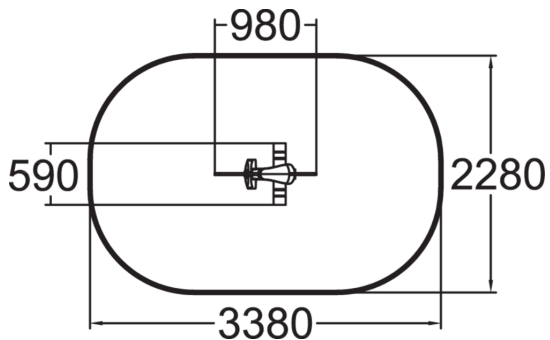

Pig is a fun, fuchsia-coloured rocker. Deep mounting foundation 005049 or rubber base 706923 for surface mounting must be ordered separately.

User age	2+
Number of users	1
Product length, mm	980
Product width, mm	590
Product height, mm	810
Impact area, m ²	6.85
Falling space, m ²	6.85
Height required, mm	2020
Max. free fall height, mm	600
Safety info	EN 1176-1, 6 TÜV
Installation time (for 1), H	1
Foundation options	deep_mounting surface_mounting
Metal	
Colour of walls and HPL	