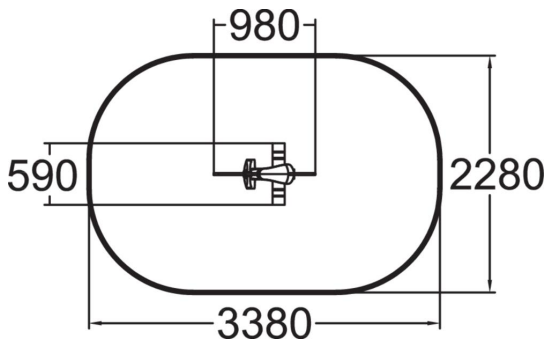

Pig is a fun, fuchsia-coloured rocker. Deep mounting foundation 005049 or rubber base 706923 for surface mounting must be ordered separately.

User age	2+
Number of users	1
Product length, mm	980
Product width, mm	590
Product height, mm	810
Impact area, m <sup>2</sup>	6.85
Falling space, m <sup>2</sup>	6.85
Height required, mm	2020
Max. free fall height, mm	600
Safety info	EN 1176-1, 6 TÜV
Installation time (for 1), H	1
Foundation options	deep_mounting surface_mounting
Metal	
Colour of walls and HPL	