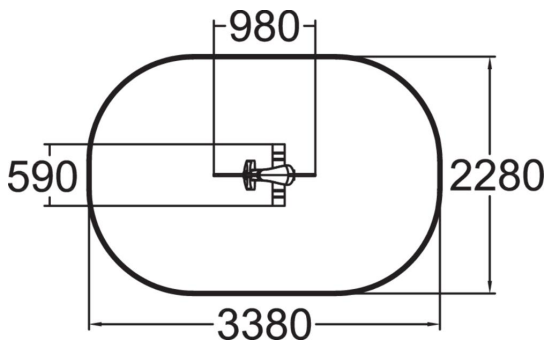

Pig is a fun, fuchsia-coloured rocker. Deep mounting foundation 005049 or rubber base 706923 for surface mounting must be ordered separately.

User age	2+
Number of users	1
Product length, mm	980
Product width, mm	590
Product height, mm	810
Impact area, m <sup>2</sup>	6.85
Falling space, m <sup>2</sup>	6.85
Height required, mm	2020
Max. free fall height, mm	600
Safety info	EN 1176-1, 6 TÜV
Installation time (for 1), H	1
Foundation options	deep_mounting surface_mounting
Metal	
Colour of walls and HPL	