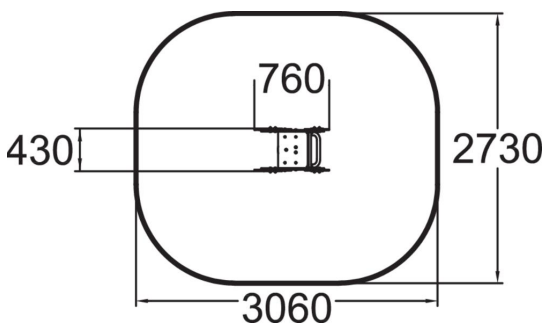

Tractor is a fun rocker with a spring. Deep mounting foundation 705101 or rubber base 706923 for surface mounting must be ordered separately.

User age	2+
Number of users	1
Product length, mm	760
Product width, mm	430
Product height, mm	795
Impact area, m ²	7.5
Falling space, m ²	7.5
Height required, mm	1920
Max. free fall height, mm	600
Safety info	EN 1176-1, 6 TÜV
Installation time (for 1), H	2
Foundation options	deep_mounting surface_mounting
Colour of walls and HPL	