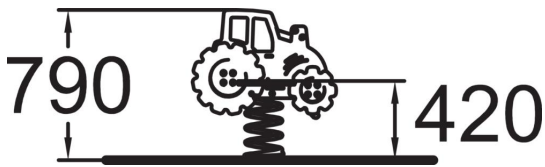

Tractor is a fun rocker with a spring. Deep mounting foundation 705101 or rubber base 706923 for surface mounting must be ordered separately.

User age	2+
Number of users	1
Product length, mm	760
Product width, mm	430
Product height, mm	795
Impact area, m ²	7.5
Falling space, m ²	7.5
Height required, mm	1920
Max. free fall height, mm	600
Safety info	EN 1176-1, 6 TÜV
Installation time (for 1), H	2
Foundation options	Deep mounting Surface mounting
Colour of walls and HPL	