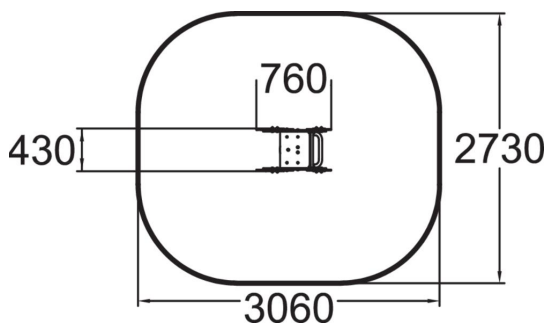

Tractor is a fun rocker with a spring. Deep mounting foundation 705101 or rubber base 706923 for surface mounting must be ordered separately.

User age	2+
Number of users	1
Product length, mm	760
Product width, mm	430
Product height, mm	795
Impact area, m ²	7.5
Falling space, m ²	7.5
Height required, mm	1920
Max. free fall height, mm	600
Safety info	EN 1176-1, 6 TÜV
Installation time (for 1), H	2
Foundation options	deep_mounting surface_mounting
Colour of walls and HPL	