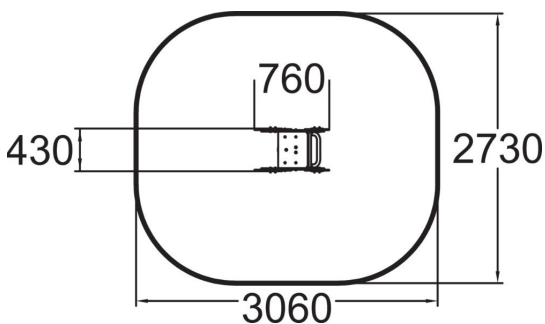

Tractor is a fun rocker with a spring. Deep mounting foundation 705101 or rubber base 706923 for surface mounting must be ordered separately.

User age	2+
Number of users	1
Product length, mm	760
Product width, mm	430
Product height, mm	795
Impact area, m ²	7.5
Falling space, m ²	7.5
Height required, mm	1920
Max. free fall height, mm	600
Safety info	EN 1176-1, 6 TÜV
Installation time (for 1), H	2
Foundation options	Deep mounting Surface mounting
Colour of walls and HPL	