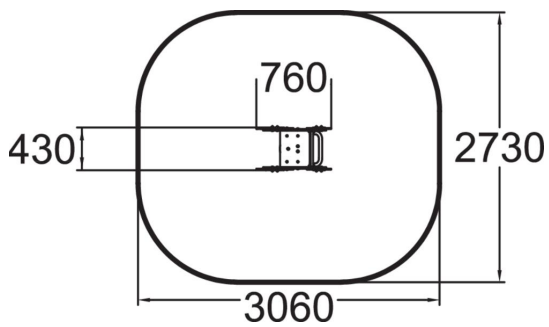

Tractor is a fun rocker with a spring. Deep mounting foundation 705101 or rubber base 706923 for surface mounting must be ordered separately.

User age	2+
Number of users	1
Product length, mm	760
Product width, mm	430
Product height, mm	795
Impact area, m ²	7.5
Falling space, m ²	7.5
Height required, mm	1920
Max. free fall height, mm	600
Safety info	EN 1176-1, 6 TÜV
Installation time (for 1), H	2
Foundation options	deep_mounting surface_mounting
Colour of walls and HPL	