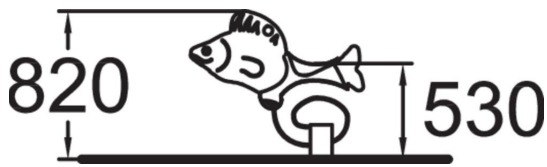

Fish is a fun, fuchsia-coloured rocker. Deep mounting foundation 005049 or rubber base 706923 for surface mounting must be ordered separately.

User age	2+
Number of users	1
Product length, mm	950
Product width, mm	590
Product height, mm	820
Impact area, m ²	6.8
Falling space, m ²	6.8
Height required, mm	2020
Max. free fall height, mm	600
Safety info	EN 1176-1, 6 TÜV
Installation time (for 1), H	1
Foundation options	deep_mounting surface_mounting
Metal	
Colour of walls and HPL	