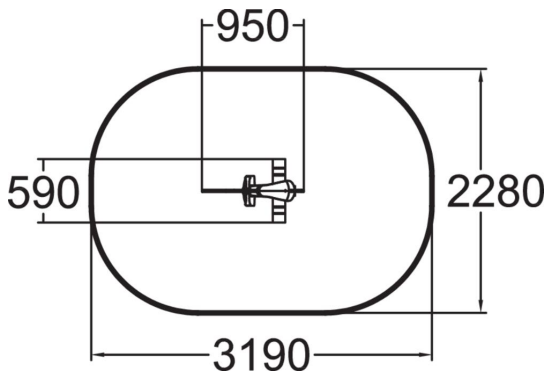

Fish is a fun, fuchsia-coloured rocker. Deep mounting foundation 005049 or rubber base 706923 for surface mounting must be ordered separately.

User age	2+
Number of users	1
Product length, mm	950
Product width, mm	590
Product height, mm	820
Impact area, m ²	6.8
Falling space, m ²	6.8
Height required, mm	2020
Max. free fall height, mm	600
Safety info	EN 1176-1, 6 TÜV
Installation time (for 1), H	1
Foundation options	deep_mounting surface_mounting
Metal	
Colour of walls and HPL	