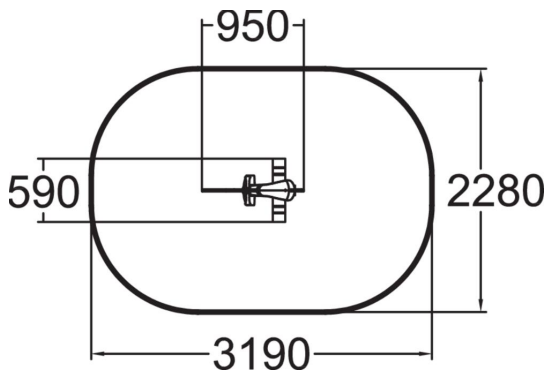

Fish is a fun, fuchsia-coloured rocker. Deep mounting foundation 005049 or rubber base 706923 for surface mounting must be ordered separately.

User age	2+
Number of users	1
Product length, mm	950
Product width, mm	590
Product height, mm	820
Impact area, m ²	6.8
Falling space, m ²	6.8
Height required, mm	2020
Max. free fall height, mm	600
Safety info	EN 1176-1, 6 TÜV
Installation time (for 1), H	1
Foundation options	Deep mounting Surface mounting
Metal	
Colour of walls and HPL	