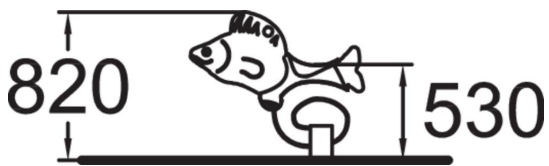

Fish is a fun, fuchsia-coloured rocker. Deep mounting foundation 005049 or rubber base 706923 for surface mounting must be ordered separately.

User age	2+
Number of users	1
Product length, mm	950
Product width, mm	590
Product height, mm	820
Impact area, m ²	6.8
Falling space, m ²	6.8
Height required, mm	2020
Max. free fall height, mm	600
Safety info	EN 1176-1, 6 TÜV
Installation time (for 1), H	1
Foundation options	Deep mounting Surface mounting
Metal	
Colour of walls and HPL	