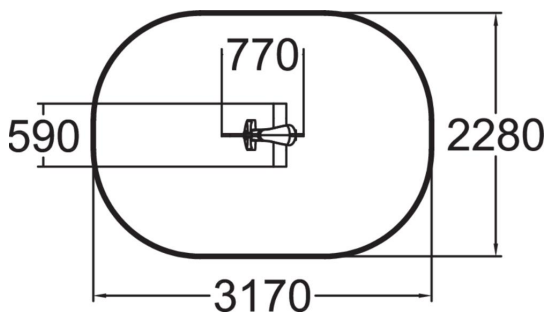

The lime green Moose is a fun rocker. Deep mounting foundation 005049 or rubber base 706923 for surface mounting must be ordered separately.

User age	2+
Number of users	1
Product length, mm	770
Product width, mm	590
Product height, mm	790
Impact area, m <sup>2</sup>	6.4
Falling space, m <sup>2</sup>	6.4
Height required, mm	2020
Max. free fall height, mm	600
Safety info	EN 1176-1, 6 TÜV
Installation time (for 1), H	1
Foundation options	deep_mounting surface_mounting
Metal	
Colour of walls and HPL	