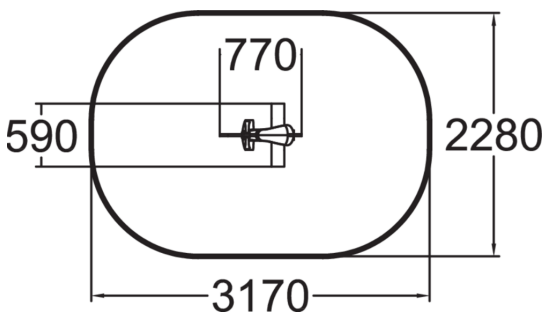

The lime green Moose is a fun rocker. Deep mounting foundation 005049 or rubber base 706923 for surface mounting must be ordered separately.

User age	2+
Number of users	1
Product length, mm	770
Product width, mm	590
Product height, mm	790
Impact area, m ²	6.4
Falling space, m ²	6.4
Height required, mm	2020
Max. free fall height, mm	600
Safety info	EN 1176-1, 6 TÜV
Installation time (for 1), H	1
Foundation options	deep_mounting surface_mounting
Metal	
Colour of walls and HPL	