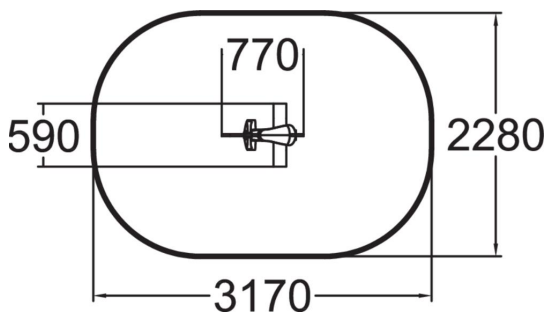

The lime green Moose is a fun rocker. Deep mounting foundation 005049 or rubber base 706923 for surface mounting must be ordered separately.

User age	2+
Number of users	1
Product length, mm	770
Product width, mm	590
Product height, mm	790
Impact area, m ²	6.4
Falling space, m ²	6.4
Height required, mm	2020
Max. free fall height, mm	600
Safety info	EN 1176-1, 6 TÜV
Installation time (for 1), H	1
Foundation options	deep_mounting surface_mounting
Metal colour	
Colour of walls and HPL	