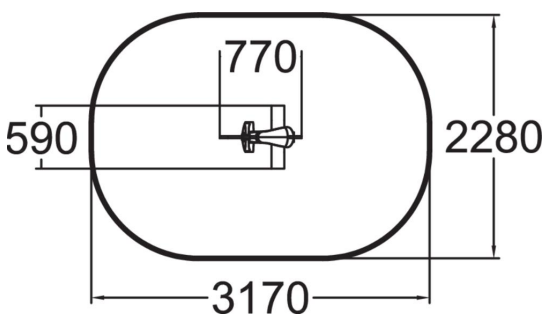

The lime green Moose is a fun rocker. Deep mounting foundation 005049 or rubber base 706923 for surface mounting must be ordered separately.

User age	2+
Number of users	1
Product length, mm	770
Product width, mm	590
Product height, mm	790
Impact area, m ²	6.4
Falling space, m ²	6.4
Height required, mm	2020
Max. free fall height, mm	600
Safety info	EN 1176-1, 6 TÜV
Installation time (for 1), H	1
Foundation options	Deep mounting Surface mounting
Metal	
Colour of walls and HPL	