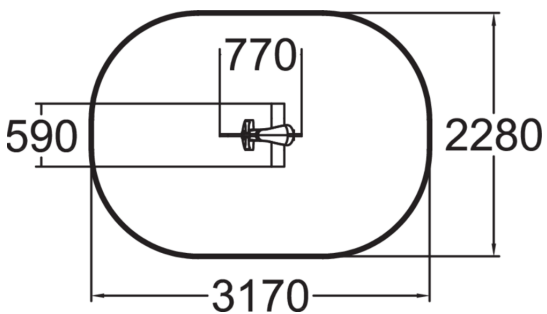

The lime green Moose is a fun rocker. Deep mounting foundation 005049 or rubber base 706923 for surface mounting must be ordered separately.

User age	2+
Number of users	1
Product length, mm	770
Product width, mm	590
Product height, mm	790
Impact area, m <sup>2</sup>	6.4
Falling space, m <sup>2</sup>	6.4
Height required, mm	2020
Max. free fall height, mm	600
Safety info	EN 1176-1, 6 TÜV
Installation time (for 1), H	1
Foundation options	deep_mounting surface_mounting
Metal	
Colour of walls and HPL	