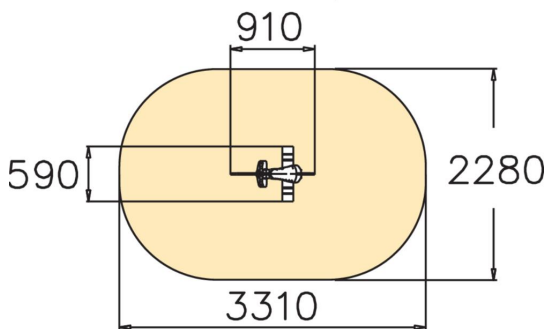

Seahorse is a fun rocker suitable for playgrounds and parks. Deep mounting foundation 005049 or rubber base 706923 for surface mounting must be ordered separately.

User age	2+
Number of users	1
Product length, mm	910
Product width, mm	590
Product height, mm	850
Impact area, m ²	6.6
Falling space, m ²	6.6
Height required, mm	2020
Max. free fall height, mm	600
Safety info	EN 1176-1, 6 TÜV
Installation time (for 1), H	1
Foundation options	Deep mounting Surface mounting
Metal	
Colour of walls and HPL	