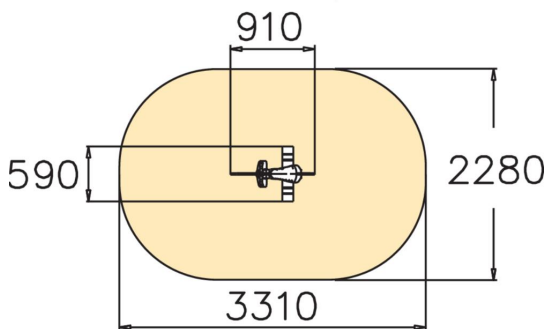

Seahorse is a fun rocker suitable for playgrounds and parks. Deep mounting foundation 005049 or rubber base 706923 for surface mounting must be ordered separately.

User age	2+
Number of users	1
Product length, mm	910
Product width, mm	590
Product height, mm	910
Impact area, m ²	6.6
Falling space, m ²	6.6
Height required, mm	2020
Max. free fall height, mm	600
Safety info	EN 1176-1, 6 TÜV
Installation time (for 1), H	1
Foundation options	deep_mounting surface_mounting
Metal	
Colour of walls and HPL	