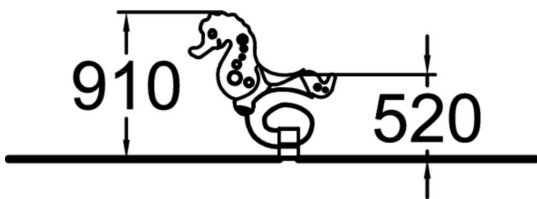

Seahorse is a fun rocker suitable for playgrounds and parks. Deep mounting foundation 005049 or rubber base 706923 for surface mounting must be ordered separately.

User age	2+
Number of users	1
Product length, mm	910
Product width, mm	590
Product height, mm	910
Impact area, m ²	6.6
Falling space, m ²	6.6
Height required, mm	2020
Max. free fall height, mm	600
Safety info	EN 1176-1, 6 TÜV
Installation time (for 1), H	1
Foundation options	deep_mounting surface_mounting
Metal	
Colour of walls and HPL	