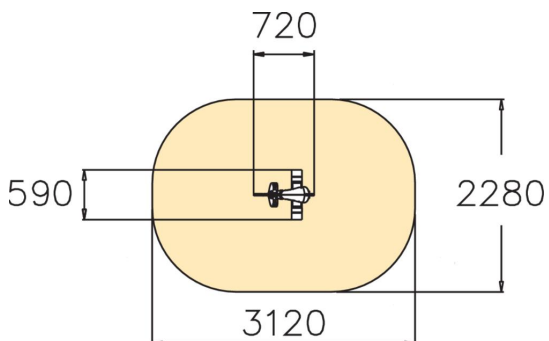

Bright yellow Giraffe is a fun rocker for parks and playgrounds. Deep mounting foundation 005049 or rubber base 706923 for surface mounting must be ordered separately.

User age	2+
Number of users	1
Product length, mm	720
Product width, mm	590
Product height, mm	900
Impact area, m ²	6.3
Falling space, m ²	6.3
Height required, mm	2020
Max. free fall height, mm	600
Safety info	EN 1176-1, 6 TÜV
Installation time (for 1), H	1
Foundation options	Deep mounting Surface mounting
Metal	
Colour of walls and HPL	