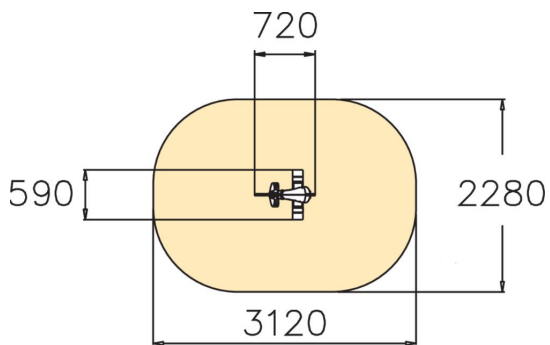

Bright yellow Giraffe is a fun rocker for parks and playgrounds. Deep mounting foundation 005049 or rubber base 706923 for surface mounting must be ordered separately.

User age	2+
Number of users	1
Product length, mm	720
Product width, mm	590
Product height, mm	900
Impact area, m <sup>2</sup>	6.3
Falling space, m <sup>2</sup>	6.3
Height required, mm	2020
Max. free fall height, mm	600
Safety info	EN 1176-1, 6 TÜV
Installation time (for 1), H	1
Foundation options	deep_mounting surface_mounting
Metal	
Colour of walls and HPL	