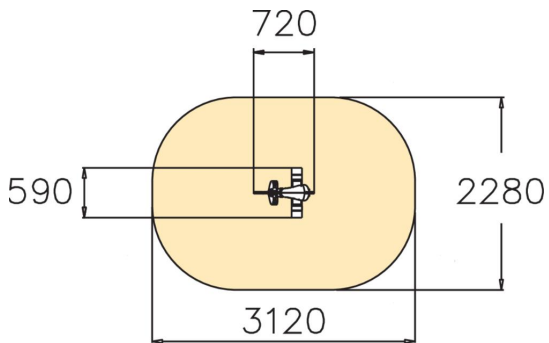

Bright yellow Giraffe is a fun rocker for parks and playgrounds. Deep mounting foundation 005049 or rubber base 706923 for surface mounting must be ordered separately.

User age	2+
Number of users	1
Product length, mm	720
Product width, mm	590
Product height, mm	900
Impact area, m <sup>2</sup>	6.3
Falling space, m <sup>2</sup>	6.3
Height required, mm	2020
Max. free fall height, mm	600
Safety info	EN 1176-1, 6 TÜV
Installation time (for 1), H	1
Foundation options	Deep mounting Surface mounting
Metal	
Colour of walls and HPL	