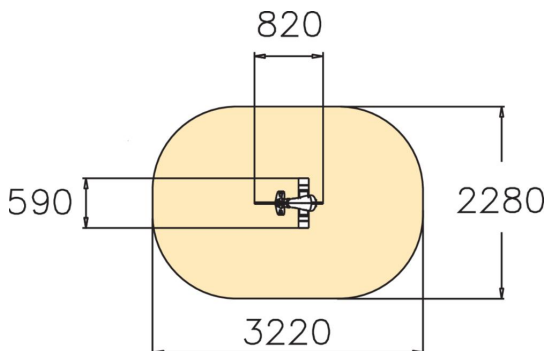

Rhino is a fun rocker. Deep mounting foundation 005049 or rubber base 706923 for surface mounting must be ordered separately.

User age	2+
Number of users	1
Product length, mm	820
Product width, mm	590
Product height, mm	830
Impact area, m ²	6.5
Falling space, m ²	6.5
Height required, mm	2020
Max. free fall height, mm	600
Safety info	EN 1176-1, 6 TÜV
Installation time (for 1), H	1
Foundation options	deep_mounting surface_mounting
Metal	
Colour of walls and HPL	