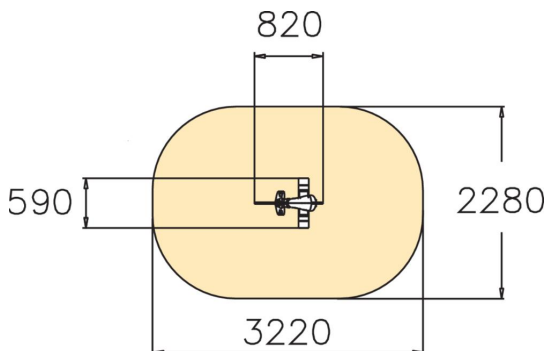

Rhino is a fun rocker. Deep mounting foundation 005049 or rubber base 706923 for surface mounting must be ordered separately.

User age	2+
Number of users	1
Product length, mm	820
Product width, mm	590
Product height, mm	830
Impact area, m ²	6.5
Falling space, m ²	6.5
Height required, mm	2020
Max. free fall height, mm	600
Safety info	EN 1176-1, 6 TÜV
Installation time (for 1), H	1
Foundation options	Deep mounting Surface mounting
Metal	
Colour of walls and HPL	