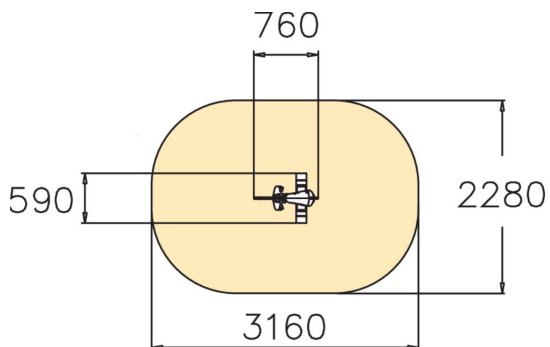

Mouse is a fun rocker. Deep mounting foundation 005049 or rubber base 706923 for surface mounting must be ordered separately.

User age	2+
Number of users	1
Product length, mm	760
Product width, mm	590
Product height, mm	810
Impact area, m <sup>2</sup>	6.3
Falling space, m <sup>2</sup>	6.3
Height required, mm	2020
Max. free fall height, mm	600
Safety info	EN 1176-1, 6 TÜV
Installation time (for 1), H	1
Foundation options	deep_mounting surface_mounting
Metal	
Colour of walls and HPL	