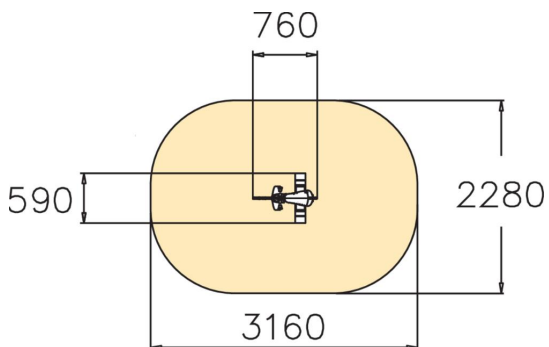

Mouse is a fun rocker. Deep mounting foundation 005049 or rubber base 706923 for surface mounting must be ordered separately.

User age	2+
Number of users	1
Product length, mm	760
Product width, mm	590
Product height, mm	810
Impact area, m ²	6.3
Falling space, m ²	6.3
Height required, mm	2020
Max. free fall height, mm	600
Safety info	EN 1176-1, 6 TÜV
Installation time (for 1), H	1
Foundation options	deep_mounting surface_mounting
Metal	
Colour of walls and HPL	