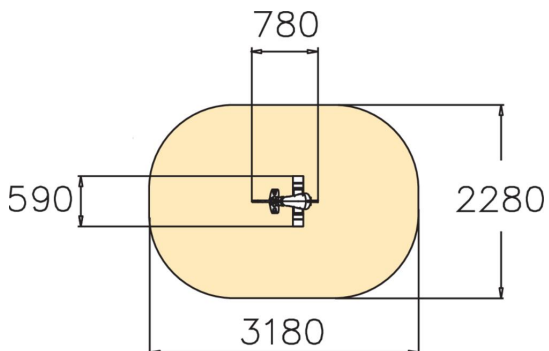

Whale is an fun rocker that inspires all children. Deep mounting foundation 005049 or rubber base 706923 for surface mounting must be ordered separately.

User age	2+
Number of users	1
Product length, mm	780
Product width, mm	590
Product height, mm	800
Impact area, m ²	6.4
Falling space, m ²	6.4
Height required, mm	2020
Max. free fall height, mm	600
Safety info	EN 1176-1, 6 TÜV
Installation time (for 1), H	1
Foundation options	deep_mounting surface_mounting
Metal	
Colour of walls and HPL	