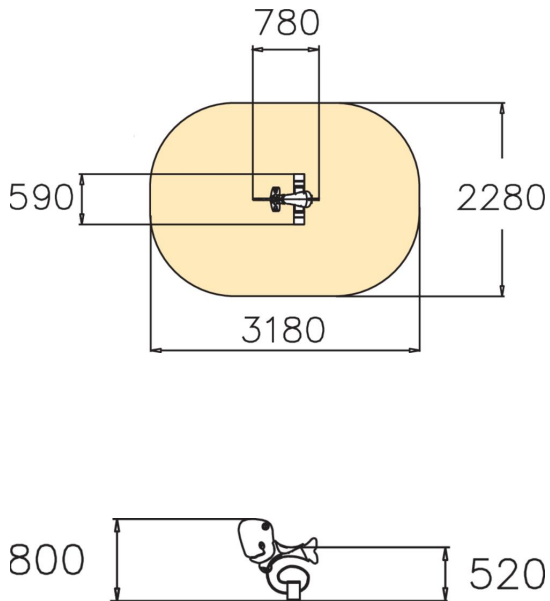

Whale is an fun rocker that inspires all children. Deep mounting foundation 005049 or rubber base 706923 for surface mounting must be ordered separately.

User age	2+
Number of users	1
Product length, mm	780
Product width, mm	590
Product height, mm	800
Impact area, m ²	6.4
Falling space, m ²	6.4
Height required, mm	2020
Max. free fall height, mm	600
Safety info	EN 1176-1, 6 TÜV
Installation time (for 1), H	1
Foundation options	deep_mounting surface_mounting
Metal	
Colour of walls and HPL	