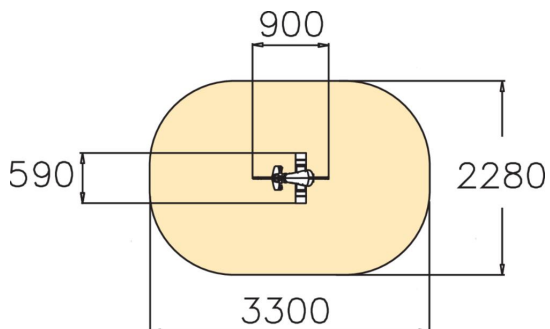

MOTORCYCLE

Motorcycle is an exciting rocker that brings joy to any playground. Deep mounting foundation 005049 or rubber base 706923 for surface mounting must be ordered separately.

User age	2+
Number of users	1
Product length, mm	900
Product width, mm	590
Product height, mm	800
Impact area, m <sup>2</sup>	6.7
Falling space, m <sup>2</sup>	6.3
Height required, mm	2020
Max. free fall height, mm	600
Safety info	EN 1176-1, 6 TÜV
Installation time (for 1), H	1
Foundation options	deep_mounting surface_mounting
Metal	
Colour of walls and HPL	