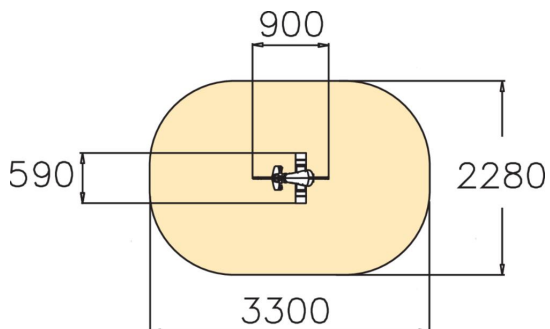

**MOTORCYCLE**

Motorcycle is an exciting rocker that brings joy to any playground. Deep mounting foundation 005049 or rubber base 706923 for surface mounting must be ordered separately.

User age	2+
Number of users	1
Product length, mm	900
Product width, mm	590
Product height, mm	800
Impact area, m <sup>2</sup>	6.7
Falling space, m <sup>2</sup>	6.3
Height required, mm	2020
Max. free fall height, mm	600
Safety info	EN 1176-1, 6 TÜV
Installation time (for 1), H	1
Foundation options	deep_mounting surface_mounting
Metal	
Colour of walls and HPL	