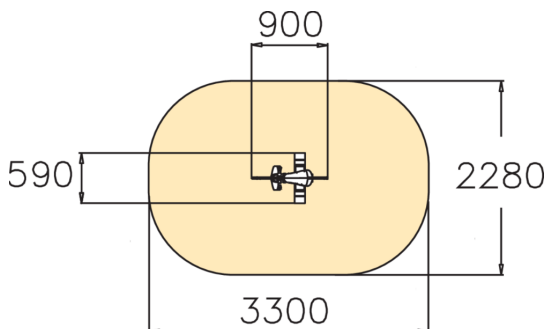

Motorcycle is an exciting rocker that brings joy to any playground. Deep mounting foundation 005049 or rubber base 706923 for surface mounting must be ordered separately.

User age	2+
Number of users	1
Product length, mm	900
Product width, mm	590
Product height, mm	800
Impact area, m ²	6.7
Falling space, m ²	6.3
Height required, mm	2020
Max. free fall height, mm	600
Safety info	EN 1176-1, 6 TÜV
Installation time (for 1), H	1
Foundation options	deep_mounting surface_mounting
Metal	
Colour of walls and HPL	