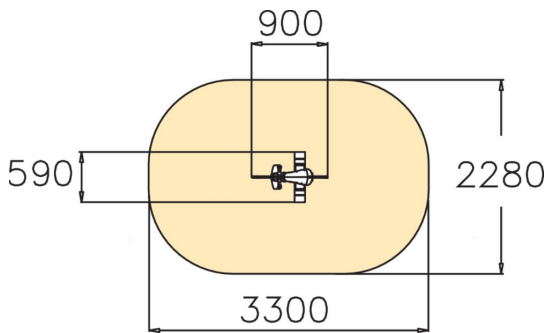

Motorcycle is an exciting rocker that brings joy to any playground. Deep mounting foundation 005049 or rubber base 706923 for surface mounting must be ordered separately.

|                               |                                   |
|-------------------------------|-----------------------------------|
| User age                      | 2+                                |
| Number of users               | 1                                 |
| Product length, mm            | 900                               |
| Product width, mm             | 590                               |
| Product height, mm            | 800                               |
| Impact area, m <sup>2</sup>   | 6.7                               |
| Falling space, m <sup>2</sup> | 6.3                               |
| Height required, mm           | 2020                              |
| Max. free fall height, mm     | 600                               |
| Safety info                   | EN 1176-1, 6 TÜV                  |
| Installation time (for 1), H  | 1                                 |
| Foundation options            | Deep mounting<br>Surface mounting |
| Metal                         |                                   |
| Colour of walls and HPL       |                                   |