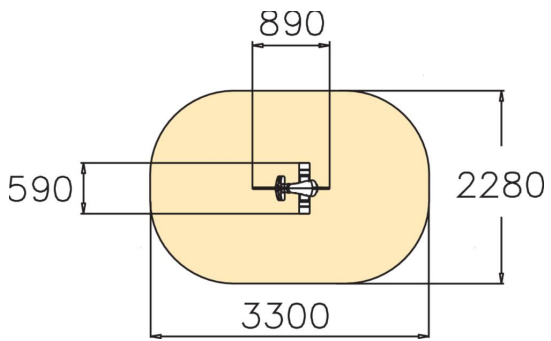

Bright green Dino is a fun rocker. Deep mounting foundation 005049 or rubber base 706923 for surface mounting must be ordered separately.

User age	2+
Number of users	1
Product length, mm	890
Product width, mm	590
Product height, mm	840
Impact area, m ²	6.7
Height required, mm	2020
Max. free fall height, mm	600
Safety info	EN 1176-1, 6 TÜV
Installation time (for 1), H	1
Foundation options	Deep mounting Surface mounting
Metal	
Colour of walls and HPL	