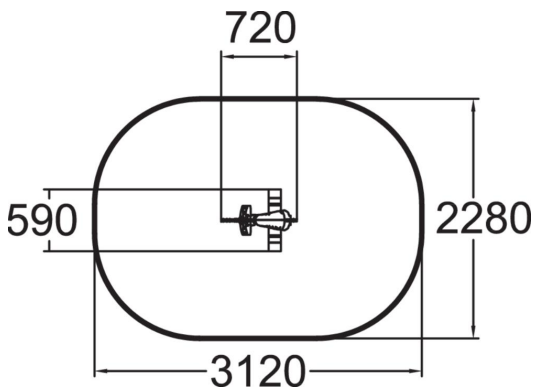

Dog is a fun, yellow rocker. Deep mounting foundation 005049 or rubber base 706923 for surface mounting must be ordered separately.

User age	2+
Number of users	1
Product length, mm	720
Product width, mm	590
Product height, mm	800
Impact area, m ²	6.3
Falling space, m ²	6.3
Height required, mm	2020
Max. free fall height, mm	600
Safety info	EN 1176-1, 6 TÜV
Installation time (for 1), H	1
Foundation options	Deep mounting Surface mounting
Metal	
Colour of walls and HPL	