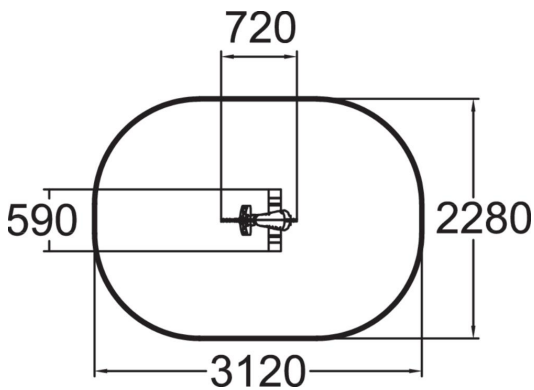

Dog is a fun, yellow rocker. Deep mounting foundation 005049 or rubber base 706923 for surface mounting must be ordered separately.

User age	2+
Number of users	1
Product length, mm	720
Product width, mm	590
Product height, mm	800
Impact area, m ²	6.3
Falling space, m ²	6.3
Height required, mm	2020
Max. free fall height, mm	600
Safety info	EN 1176-1, 6 TÜV
Installation time (for 1), H	1
Foundation options	deep_mounting surface_mounting
Metal	
Colour of walls and HPL	