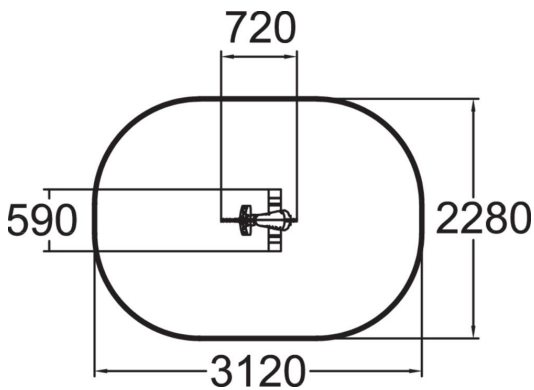

Dog is a fun, yellow rocker. Deep mounting foundation 005049 or rubber base 706923 for surface mounting must be ordered separately.

User age	2+
Number of users	1
Product length, mm	720
Product width, mm	590
Product height, mm	800
Impact area, m ²	6.3
Falling space, m ²	6.3
Height required, mm	2020
Max. free fall height, mm	600
Safety info	EN 1176-1, 6 TÜV
Installation time (for 1), H	1
Foundation options	Deep mounting Surface mounting
Metal	
Colour of walls and HPL	