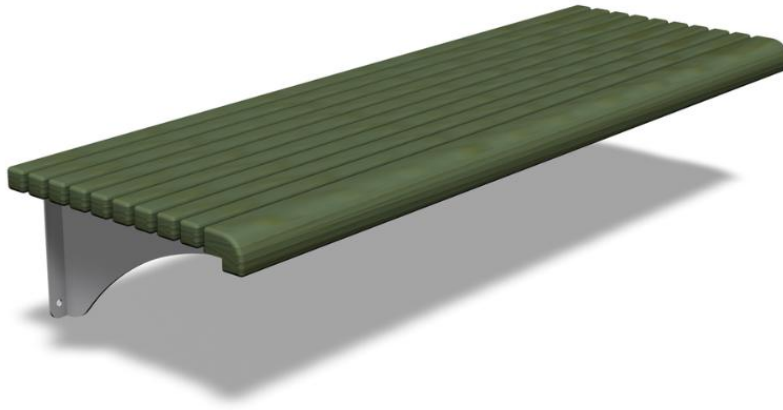

# BOULEVARD WALL BENCH

Product width, mm	420
Product height, mm	610
Foundation options	Wall mounting
Wood	<input checked="" type="checkbox"/>
Metal	<input type="checkbox"/>