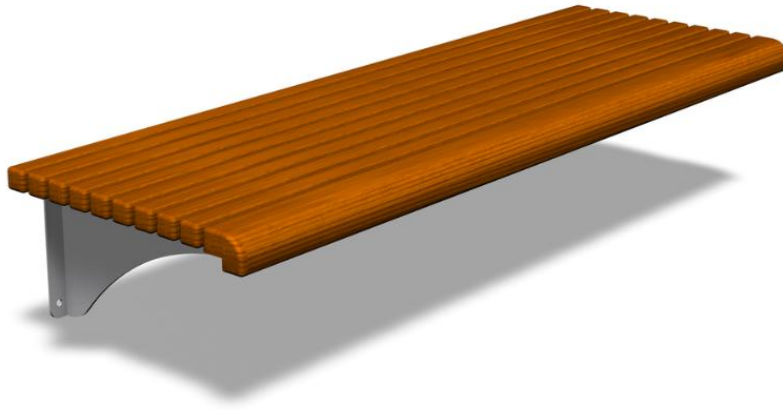

BOULEVARD WALL BENCH

Number of users	4
Product width, mm	420
Product height, mm	610
Installation time (for 1), H	0
Foundation options	Wall mounting
Wood	
Metal	