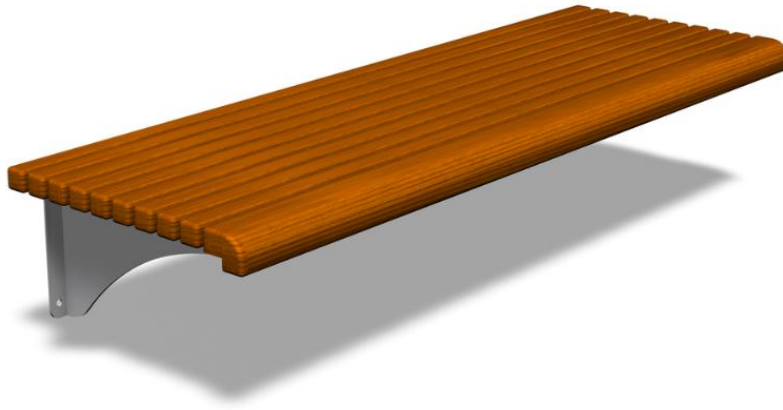

-  Bridges  
1
-  Climbing  
2
-  Meeting points  
2
-  Slides  
2
-  Towers  
2

User age	3+
Number of users	9
Product length, mm	3530
Product width, mm	4470
Product height, mm	2950
Impact area, m <sup>2</sup>	37.1
Falling space, m <sup>2</sup>	37.4
Max. free fall height, mm	1470
Safety info	EN 1176-1, 3 TÜV