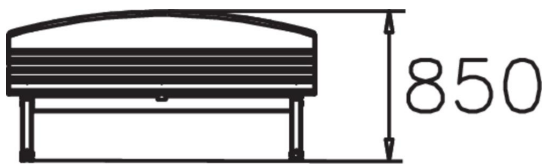

**BOULEVARD BENCH**

Number of users	0
Product width, mm	610
Product height, mm	850
Installation time (for 1), H	0
Foundation options	free_standing
Wood	
Metal	