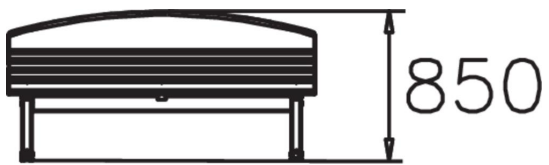

BOULEVARD BENCH

Product width, mm	610
Product height, mm	850
Foundation options	Free standing
Wood	<input type="checkbox"/>
Metal	<input checked="" type="checkbox"/>