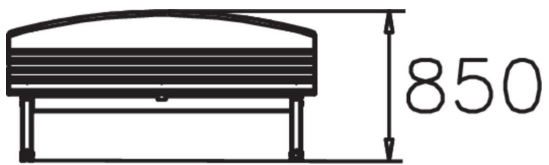

BOULEVARD BENCH

Number of users	0
Product width, mm	610
Product height, mm	850
Installation time (for 1), H	0
Foundation options	free_standing
Wood	<input type="checkbox"/>
Metal	<input checked="" type="checkbox"/>