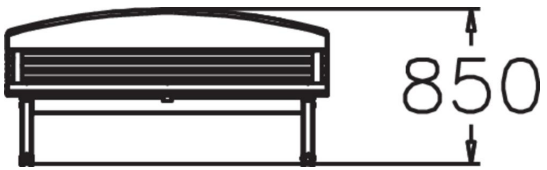

BOULEVARD BENCH

Number of users	0
Product width, mm	610
Product height, mm	850
Installation time (for 1), H	0
Foundation options	free_standing
Wood	<input checked="" type="checkbox"/>
Metal	<input type="checkbox"/>