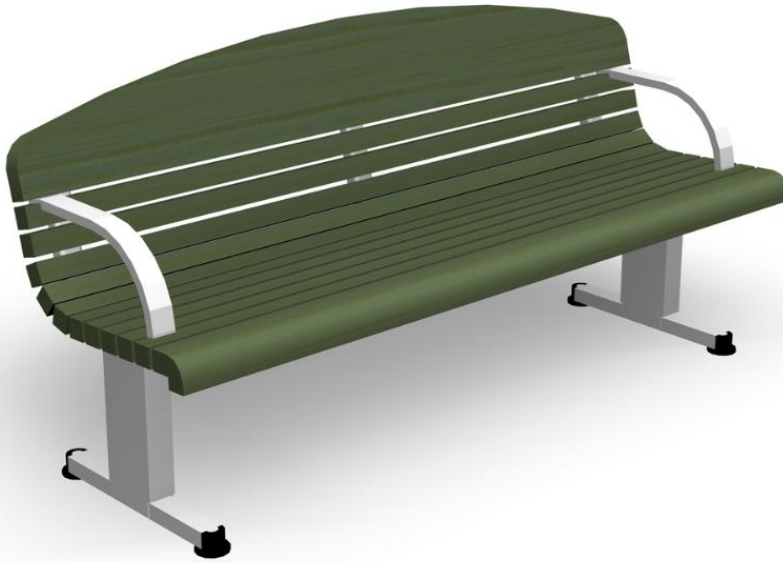

BOULEVARD BENCH

Number of users	0
Product width, mm	610
Product height, mm	850
Installation time (for 1), H	0
Foundation options	free_standing
Wood	<input checked="" type="checkbox"/>
Metal	<input type="checkbox"/>