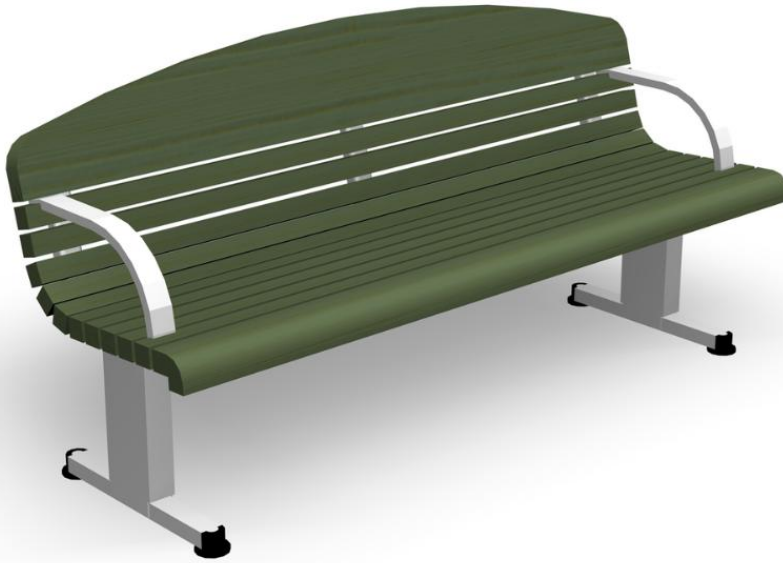

BOULEVARD BENCH

Number of users	4
Product width, mm	610
Product height, mm	850
Installation time (for 1), H	0
Foundation options	free_standing
Wood	<input checked="" type="checkbox"/>
Metal	<input type="checkbox"/>