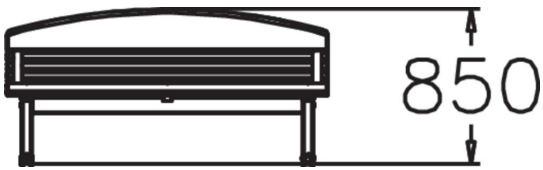

BOULEVARD BENCH

Number of users	4
Product width, mm	610
Product height, mm	850
Installation time (for 1), H	0
Foundation options	free_standing
Wood	<input checked="" type="checkbox"/>
Metal	<input type="checkbox"/>