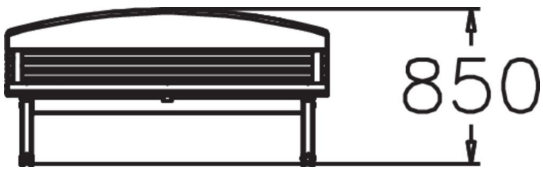

BOULEVARD BENCH

Number of users	0
Product width, mm	610
Product height, mm	850
Installation time (for 1), H	0
Foundation options	Free standing
Wood	
Metal colour	