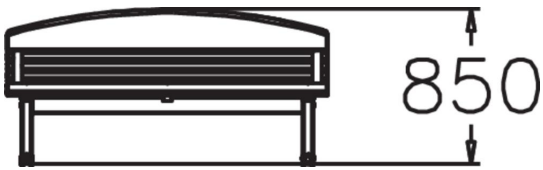

BOULEVARD BENCH

Number of users	0
Product width, mm	610
Product height, mm	850
Installation time (for 1), H	0
Foundation options	free_standing
Wood	<input checked="" type="checkbox"/>
Metal	<input type="checkbox"/>