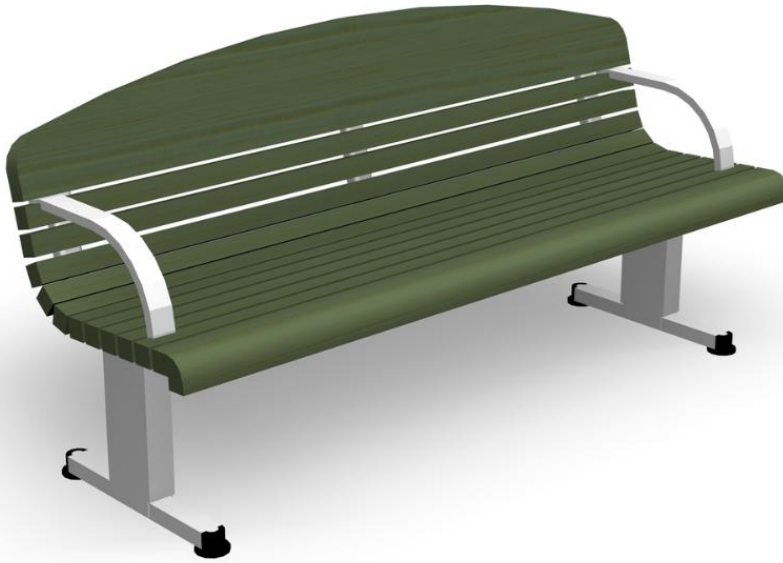

BOULEVARD BENCH

Number of users	0
Product width, mm	610
Product height, mm	850
Installation time (for 1), H	0
Foundation options	Free standing
Wood	
Metal colour	