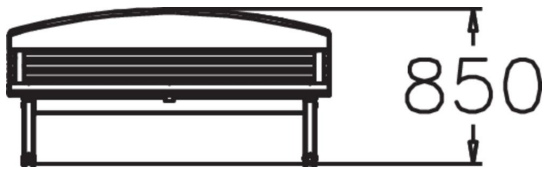

**BOULEVARD BENCH**

Number of users	0
Product width, mm	610
Product height, mm	850
Installation time (for 1), H	0
Foundation options	Free standing
Wood	
Metal colour	