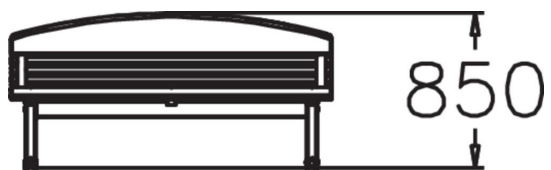

BOULEVARD BENCH

Number of users	0
Product width, mm	610
Product height, mm	850
Installation time (for 1), H	0
Foundation options	free_standing
Wood	
Metal	